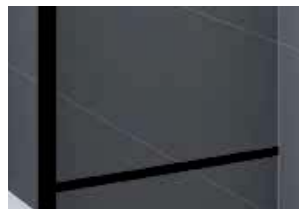

Stripes
cod. 82