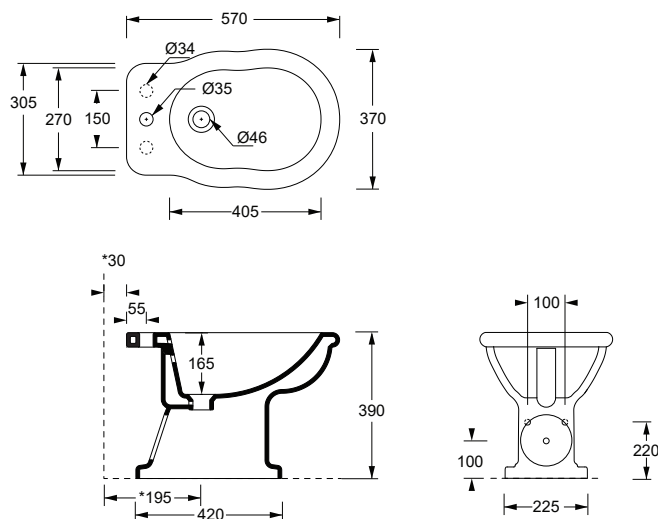

Articolo / Article

COD.

Bidet boheme MONOFORO
Bidet boheme single tap hole

Bianco Europa / Europa White

28220101

Lucidi / Shiny

Bianco Europa
Europa White

cm 57x37x39

kg 18

pallet ita 15

pallet ex 25

* : misura consigliata/recommended size

ACCESSORI / Accessories

COD.

Piletta in ceramica scarico libero
Ceramic free flow drain

PIL006

Piletta Up&Down
Up&Down drain

PIL008

TECNICAL SHEET n°: 88	DESIGNER: ALICE	CODE: 28200101		
SHEET FORMAT: A4	ISO	REVISION: 01	SCALE: 1:20	DATE: 06/06/2023
REGULATION: EN 14528 / EN 35 / Dop- 14528*				Pg: 1/1
All the measurements respect the tollerances provided by the Alice Ceramica srl.				