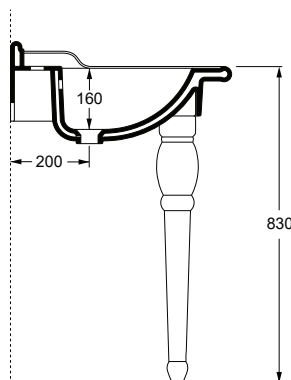

Articolo / Article

COD.

Lavabo Consolle Boheme 95
Boheme washbasin Consolle 95

Bianco Europa / Europa White

28260101

Lucidi / Shiny

01

Bianco Europa
Europa White

cm 95x58

kg 42

pallet ita 15

pallet ex 25

| | | | | |
|--|-----------------|----------------|-------------|------------------|
| TECNICAL SHEET n°: 124 | DESIGNER: ALICE | CODE: 28260101 | | |
| SHEET FORMAT: A4 | ISO | REVISION: 00 | SCALE: 1:20 | DATE: 17/05/2023 |
| REGULATION: EN 14688 / EN 31 / Dop- 14688* | | | | Pg: 1/2 |
| All the measurements respect the tollerances provided by the Alice Ceramica srl. | | | | |

Sifone tondo in ottone finitura cromo
Round brass siphon chrome finish

SIF01

Sifone tondo in ottone finitura nero matt
Round brass siphon black matt finish

SIF01N

Gamba in ceramica
Ceramic leg

28270101

| | | | | |
|--|-----------------|----------------|-------------|------------------|
| TECNICAL SHEET n°: 124 | DESIGNER: ALICE | CODE: 28260101 | | |
| SHEET FORMAT: A4 | ISO | REVISION: 00 | SCALE: 1:20 | DATE: 17/05/2023 |
| REGULATION: EN 14688 / EN 31 / Dop- 14688* | | | | Pg: 2/2 |
| All the measurements respect the tollerances provided by the Alice Ceramica srl. | | | | |