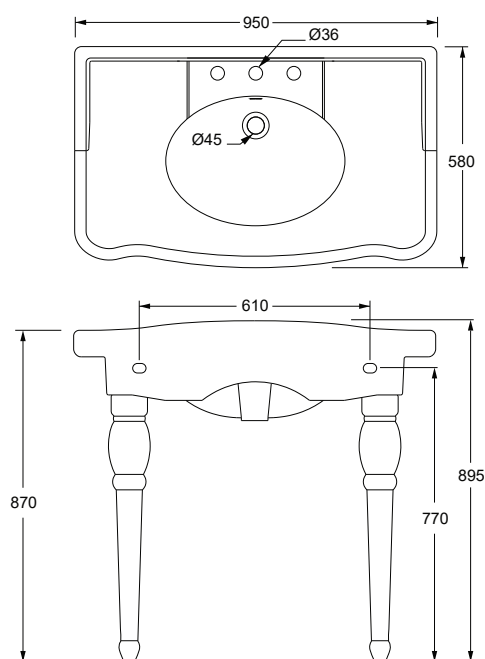

Articolo / Article

COD.

Lavabo Consolle Boheme 95
Boheme washbasin Consolle 95

Bianco Europa / Europa White

28260101

Lucidi / Shiny

01

Bianco Europa
Europa White

cm 95x58

kg 42

pallet ita 15

pallet ex 25

| | | | | |
|--|-----------------|----------------|-------------|------------------|
| TECNICAL SHEET n°: 124 | DESIGNER: ALICE | CODE: 28260101 | | |
| SHEET FORMAT: A4 | ISO | REVISION: 00 | SCALE: 1:20 | DATE: 17/05/2023 |
| REGULATION: EN 14688 / EN 31 / Dop- 14688* | | | | Pg: 1/2 |
| All the measurements respect the tollerances provided by the Alice Ceramica srl. | | | | |