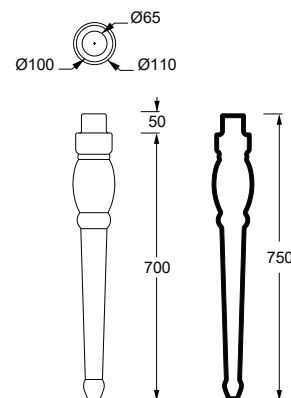

Articolo / Article

COD.

Lavabo Consolle Boheme 95
Boheme washbasin Consolle 95

Bianco Europa / Europa White

28260101

Lucidi / Shiny

01

Bianco Europa
Europa White

cm 95x58

kg 42

pallet ita 15

pallet ex 25

| | | | | |
|--|-----------------|----------------|-------------|------------------|
| TECNICAL SHEET n°: 124 | DESIGNER: ALICE | CODE: 28260101 | | |
| SHEET FORMAT: A4 | ISO | REVISION: 00 | SCALE: 1:20 | DATE: 17/05/2023 |
| REGULATION: EN 14688 / EN 31 / Dop- 14688* | | | | Pg: 1/2 |
| All the measurements respect the tollerances provided by the Alice Ceramica srl. | | | | |

Sifone tondo in ottone finitura cromo
Round brass siphon chrome finish

SIF01

Sifone tondo in ottone finitura nero matt
Round brass siphon black matt finish

SIF01N

Gamba in ceramica
Ceramic leg

28270101

| | | | | |
|--|-----------------|----------------|-------------|------------------|
| TECNICAL SHEET n°: 124 | DESIGNER: ALICE | CODE: 28260101 | | |
| SHEET FORMAT: A4 | ISO | REVISION: 00 | SCALE: 1:20 | DATE: 17/05/2023 |
| REGULATION: EN 14688 / EN 31 / Dop- 14688* | | | | Pg: 2/2 |
| All the measurements respect the tollerances provided by the Alice Ceramica srl. | | | | |