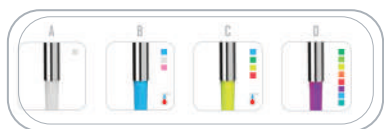

Miscelatore monocomando lavello a molla con dispositivo a luce LED. Doccetta estraibile ed orientabile. Cartuccia Ø 35 mm.

Single lever sink mixer with spring and LED light device. Pull-out and adjustable hand shower. Cartridge Ø 35 mm.

SCHEDA TECNICA - TECHNICAL FEATURES

CARATTERISTICHE - FEATURES

Con Luce Led
With Led Light

Doccetta Orientabile
Adjustable handshower

Bocca Girevole
Swivel Spout

COMPONENTI - COMPONENTS

Cartuccia R52
Cartridge R52