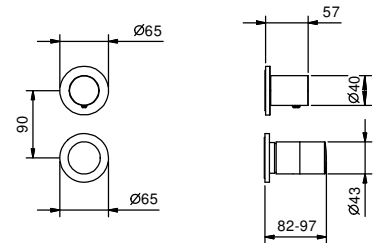

S189SB

External piece

Chrome	65 02 S189SB
Matt Black	65 13 S189SB