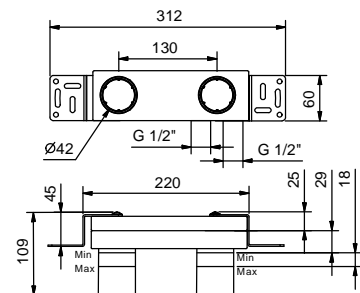

**M011A**

**Built-in piece**

44 00 M011A

lead $\varnothing$ free

**Wall-mount washbasin mixer**

- spout projection 20 cm
- without handle
- with rosaces
- flow restrictor 5 l/min at 3 bar
- 1/2" inlets
- WITHOUT WASTE
- soundproof