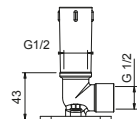

**Shower arm**

- 35 cm long
- round backplate
- wall-mount
- 1/2" inlet

Chrome 86 02 8137  
 Matt Black 86 13 8137

**OPTIONAL: Built-in part for plasterboard**

**W046** 91 00 W046

8028

**Shower arm**

- 45 cm long
- round backplate
- wall-mount
- 1/2" inlet