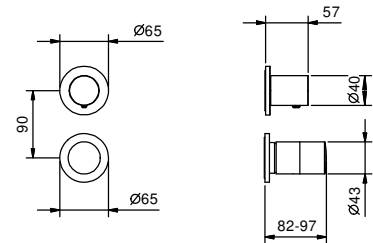

S181SB

External piece

Chrome	65 02 S181SB
Matt Black	65 13 S181SB

M585A

Built-in piece

44 00 M585A