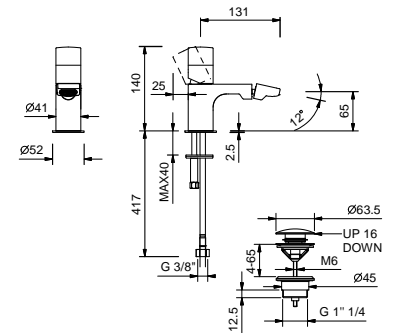

S008SF

Single-hole bidet mixer

- spout projection 13 cm
- without handle
- flow restrictor 5 l/min at 3 bar
- articulated aerator
- flexible supply lines
- WITH pop-up WASTE

NOTE: handles to be ordered separately, pls. refer to the "Handles" section