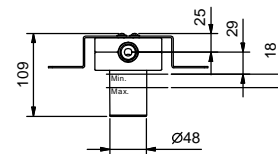

Built-in shower mixer

- without handle
- no. 1 1/2" outlet
- 1/2" inlets
- soundproof

NOTE: handles to be ordered separately, pls. refer to the "Handles" section

S063SB

External piece

Chrome	65 02 S063SB
Matt Black	65 13 S063SB

M063A

Built-in piece

44 00 M063A

Built-in shower mixer

- without handle
- **2-way** diverter with turning knob
- 1/2" inlets
- soundproof
- for vertical installation only

N.B. handles to be ordered separately, pls. refer to the "Handles" section