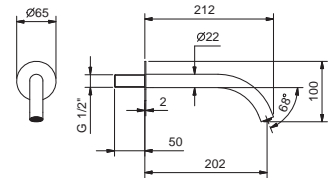

- spout projection 15 cm
- 1/2" inlet

Chrome  
Matt Black

65 02 W010  
65 13 W010

**8499**

**Wall-mount bathtub spout**

- spout projection 20 cm
- 1/2" inlet

Chrome  
Matt Black

65 02 8499  
65 13 8499