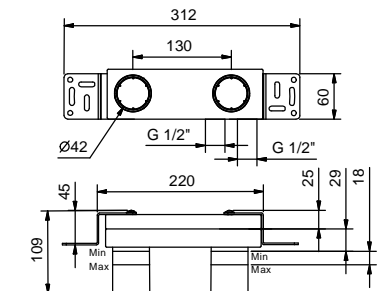

Built-in piece

44 00 M011A