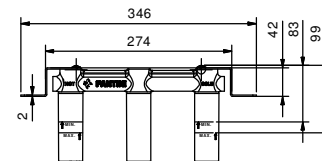

**S004SWF**  
lead $\emptyset$ free

**Single-hole washbasin mixer**

- h. 20 cm
- spout projection 13 cm
- without handle
- flow restrictor 5 l/min at 3 bar
- flexible supply lines
- WITHOUT WASTE

**NOTE: handles to be ordered separately, pls. refer to the "Handles" section**