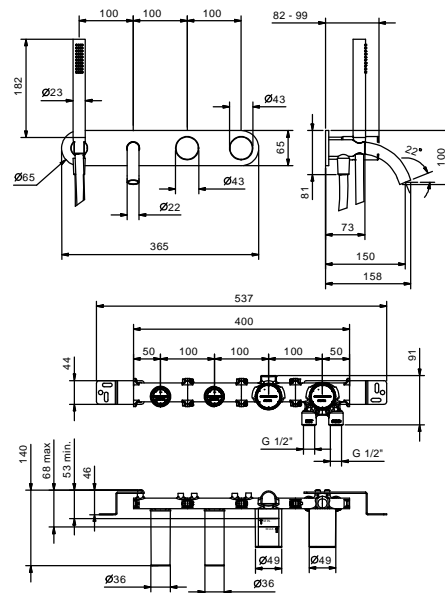

Built-in bathtub mixer

- spout projection 15 cm
- without handles
- **2-way** diverter with turning knob
- FIT handshower
- water plug with showerholder
- 150 cm PVC flexible
- 1/2" inlets

NOTE: handles to be ordered separately, pls. refer to the "Handles" section

S020SB

R021A

External piece

Chrome 65 02 S020SB
Matt Black 65 13 S020SB

Built-in piece

44 00 R021A