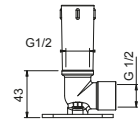

OPTIONAL: Built-in part for plasterboard

W046 91 00 W046