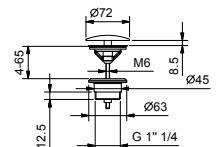

Chrome 91 02 8435
Matt Black 91 13 8435

8364