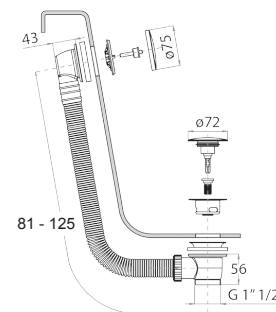

W001

Bathtub drain

- with handle
- WITH WASTE

N.B. complete finishing list in the section miscellaneous articles at the end of the pricelist