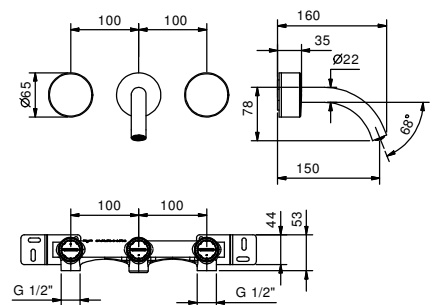

S210SB

External piece

Chrome
Matt Black

65 02 S210SB
65 13 S210SB