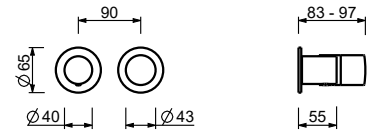

Built-in shower mixer

- without handle
- **3-way** diverter with turning knob
- 1/2" inlets
- soundproof
- for horizontal installation only

N.B. handles to be ordered separately, pls. refer to the "Handles" section

S189SB

External piece

Chrome	65 02 S189SB
Matt Black	65 13 S189SB