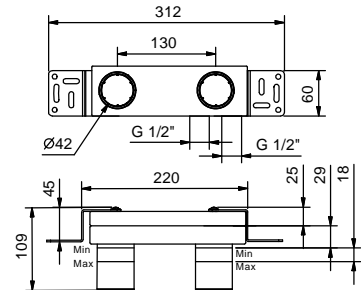

Built-in piece

44 00 M011A