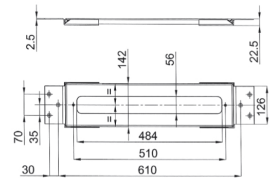

**9325**

**Mounting plate for deck-mount bathtub mixer**

- screw covers
- mounting plate
- without cover plate

**NOTE: To be finished with inspectable cover materials**

Chrome

91 02 9325

**9670**

**Mounting plate for deck-mount bathtub mixer**