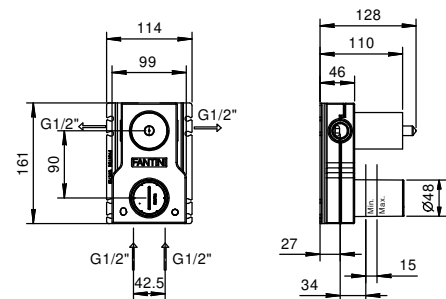

Built-in shower mixer

- without handle
- no. 1 1/2" outlet
- 1/2" inlets
- soundproof

NOTE: handles to be ordered separately, pls. refer to the "Handles" section

S063SB

External piece

Chrome	65 02 S063SB
Matt Black	65 13 S063SB

M063A

Built-in piece

44 00 M063A

Built-in shower mixer

- without handle
- **2-way** diverter with turning knob
- 1/2" inlets
- soundproof
- for vertical installation only

N.B. handles to be ordered separately, pls. refer to the "Handles" section

S181SB

External piece

Chrome	65 02 S181SB
Matt Black	65 13 S181SB

M585A

Built-in piece

44 00 M585A