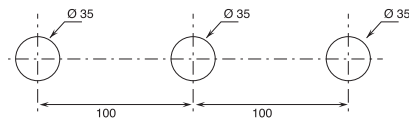

Technical information

NICE is supplied as standard WITHOUT HANDLES, to be ordered separately.

All washbasin and bidet mixers are fitted with 5 l/min **flow restrictors**.

BASINS HOLE SIZE:

- For single-hole washbasin and bidet mixers.

- 3-hole washbasin mixer.

art. S104S

The built-in 3/4" thermostatic shower mixer is available:

- art. **G531B+D331A** - 1 outlet

- art. **G572B+D372A** - 2 outlets

- art. **G573B+D373A** - 3 outlets