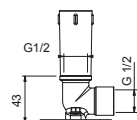

OPTIONAL: Built-in part for plasterboard

W046 91 00 W046