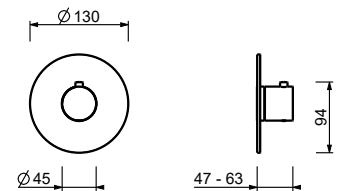

External piece

Chrome 87 02 G500B
Matt Black 87 13 G500B