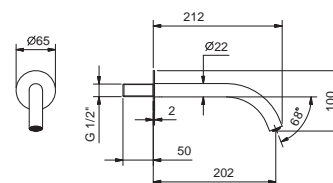

- spout projection 15 cm
- flow restrictor 5 l/min at 3 bar
- 1/2" inlet

Chrome  
Matt Black

65 02 8497  
65 13 8497

**8498**  
lead $\emptyset$ free

**Wall-mount washbasin spout**

- spout projection 20 cm
- flow restrictor 5 l/min at 3 bar
- 1/2" inlet