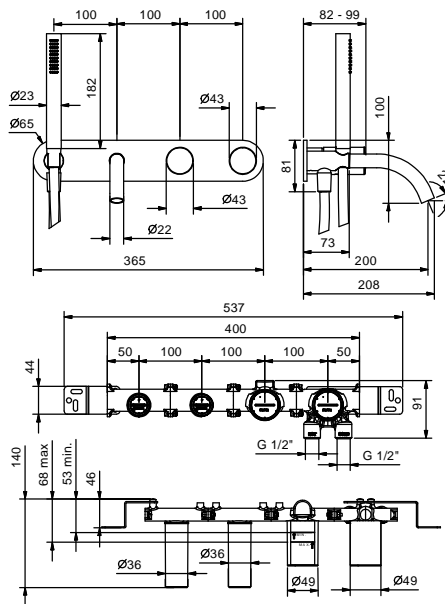

Built-in piece

44 00 R021A