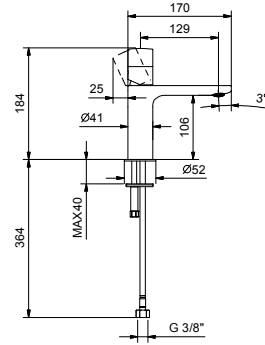

**S004SWF**  
lead $\emptyset$ free

**Single-hole washbasin mixer**

- h. 20 cm
- spout projection 13 cm
- without handle
- flow restrictor 5 l/min at 3 bar
- flexible supply lines
- WITHOUT WASTE

**NOTE: handles to be ordered separately, pls. refer to the "Handles" section**