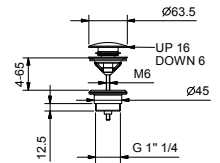

8434

Waste

- 1" 1/4
- pushing plug
- for washbasin without overflow
- for washbasin with overflow
- universal

N.B. complete finishing list in the section miscellaneous articles at the end of the pricelist

Chrome 91 02 8434
Matt Black 91 13 8434

8435

Waste

- 1" 1/4
- for washbasin without overflow
- for washbasin with overflow
- unrestricted outlet
- universal

N.B. complete finishing list in the section miscellaneous articles at the end of the pricelist