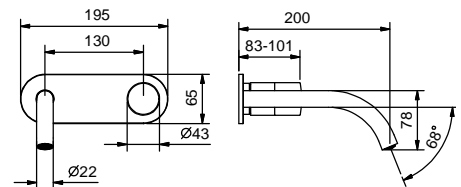

External piece

Chrome 65 02 S013SB
Matt Black 65 13 S013SB