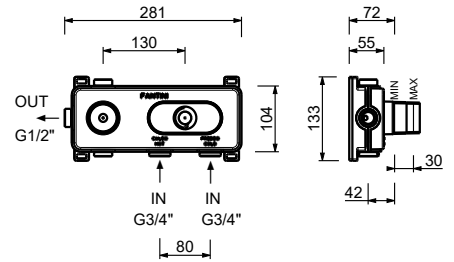

Built-in piece

19 00 D331A