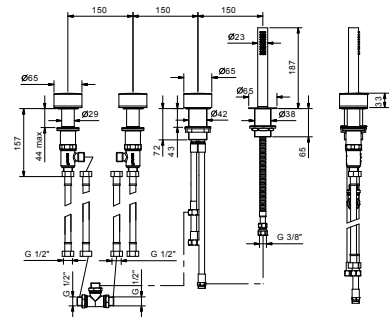

S067S

Deck-mount bathtub mixer

- without spout
- without handles
- 4-hole
- **2-way** diverter with turning knob
- FIT handshower
- 150 cm flexible
- 90° ceramic cartridge
- 1/2" inlets
- flexible supply lines

NOTE: handles to be ordered separately, pls. refer to the "Handles" section

Chrome 65 02 S067S
Matt Black 65 13 S067S