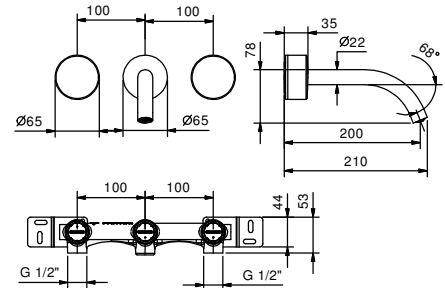

lead ϕ free

Wall-mount washbasin mixer

- spout projection 20 cm
- without handles
- flow restrictor 5 l/min at 3 bar
- 90° ceramic cartridge
- 1/2" inlets
- WITHOUT WASTE

NOTE: handles to be ordered separately, pls. refer to the "Handles" section

S213SB

External piece

Chrome	65 02 S213SB
Matt Black	65 13 S213SB