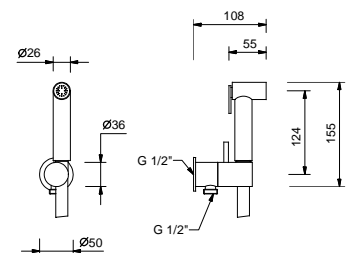

8486

Double-function hydrobrush

- for WC cleaning
- for personal care if used with a shower mixer
- water plug with showerholder
- stop valve
- Base material: brass
- round backplate
- 120 cm PVC flexible
- 1/2" inlet

N.B. complete finishing list in the section miscellaneous articles at the end of the pricelist