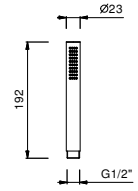

**W046** 91 00 W046

8093

**Shower set**

- FIT handshower
- water plug with showerholder
- round backplate
- 150 cm PVC flexible
- 1/2" inlet

Chrome 86 02 8093  
 Matt Black 86 13 8093

8783

**Handshower**

- FIT
- Base material: brass
- flow restrictor 9 l/min
- anti-lime scale system
- check valve