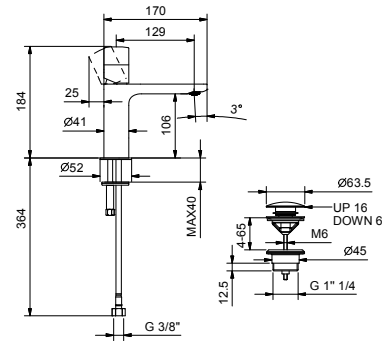

Chrome 65 02 S004SF
Matt Black 65 13 S004SF

S006SWF
lead $\emptyset$ free

Single-hole high washbasin mixer

- h. 37 cm
- spout projection 16 cm
- without handle
- flow restrictor 5 l/min at 3 bar
- flexible supply lines
- WITHOUT WASTE

NOTE: handles to be ordered separately, pls. refer to the "Handles" section