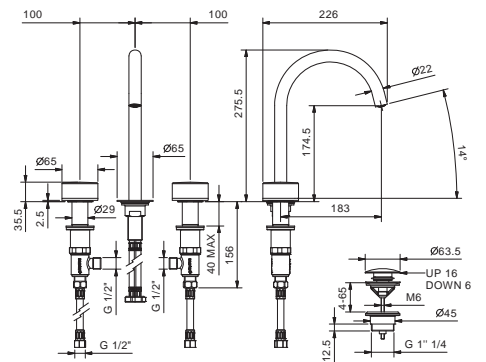

S104S
lead $\emptyset$ free

3-hole washbasin mixer

- spout projection 18,3 cm
- without handles
- flow restrictor 5 l/min at 3 bar
- 90° ceramic cartridge
- flexible supply lines
- WITH pop-up WASTE

NOTE: handles to be ordered separately, pls. refer to the "Handles" section

Chrome
Matt Black

65 02 S104S
65 13 S104S