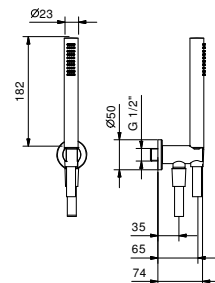

**W046** 91 00 W046

8093

**Shower set**

- FIT handshower
- water plug with showerholder
- round backplate
- 150 cm PVC flexible
- 1/2" inlet

Chrome 86 02 8093  
 Matt Black 86 13 8093

8783

**Handshower**

- FIT
- Base material: brass
- flow restrictor 9 l/min
- anti-lime scale system
- check valve