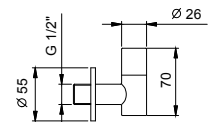

8434

Waste

- 1" 1/4
- pushing plug
- for washbasin without overflow
- for washbasin with overflow
- universal

N.B. complete finishing list in the section miscellaneous articles at the end of the pricelist

Chrome 91 02 8434
Matt Black 91 13 8434

8435

Waste

- 1" 1/4
- for washbasin without overflow
- for washbasin with overflow
- unrestricted outlet
- universal

N.B. complete finishing list in the section miscellaneous articles at the end of the pricelist

Chrome 91 02 8435
Matt Black 91 13 8435

8364

Pair of filters

- with shutoff
- fully inspectable filter
- 1/2" inlet

N.B. complete finishing list in the section miscellaneous articles at the end of the pricelist

Chrome 91 02 8364
Matt Black 91 13 8364

8402

Flush actuator plate

- Base material: stainless steel
- projecting push-button controls
- with round controls
- compatible with GEBERIT SIGMA8, SIGMA12
- without visible fixing system

N.B. complete finishing list in the section miscellaneous articles at the end of the pricelist

Brilliant Stainless Steel 91 38 8402
Matt Black 91 13 8402