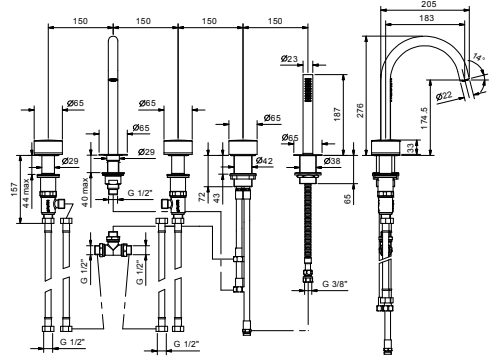

S065S

Deck-mount bathtub mixer

- spout projection 18,3 cm
- without handles
- 5-hole
- **2-way** diverter with turning knob
- FIT handshower
- 150 cm flexible
- 90° ceramic cartridge
- 1/2" inlets
- flexible supply lines

NOTE: handles to be ordered separately, pls. refer to the "Handles" section

Chrome 65 02 S065S
Matt Black 65 13 S065S