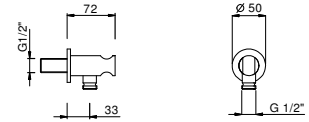

Chrome 91 02 9323
Matt Black 91 13 9323

7034