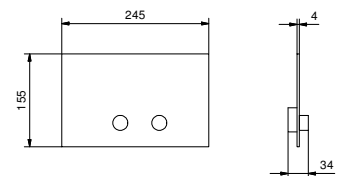

Brilliant Stainless Steel 91 38 8402
Matt Black 91 13 8402