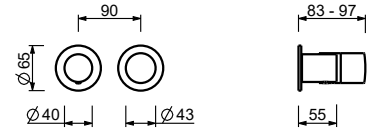

Built-in shower mixer

- without handle
- **2-way** diverter with turning knob
- 1/2" inlets
- soundproof
- for horizontal installation only

NOTE: handles to be ordered separately, pls. refer to the "Handles" section

S181SB

External piece

Chrome	65 02 S181SB
Matt Black	65 13 S181SB