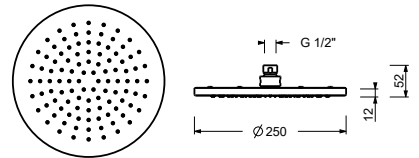

Rain showerhead

- Ø 25 cm
- Base material: stainless steel
- flow restrictor 12 l/min at 3 bar
- anti-lime scale system
- 1/2" inlet
- check valve

NOTE: conditions necessary for the correct functioning: Min. Flow Rate: 10 l/min