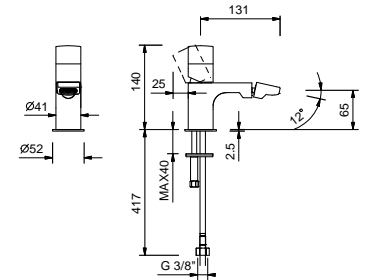

S008SWF

Single-hole bidet mixer

- spout projection 13 cm
- without handle
- flow restrictor 5 l/min at 3 bar
- articulated aerator
- flexible supply lines
- WITHOUT WASTE

NOTE: handles to be ordered separately, pls. refer to the "Handles" section