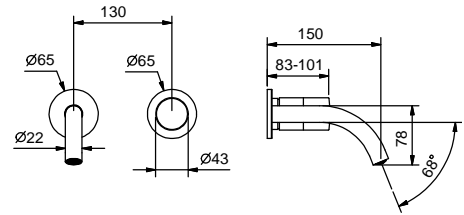

lead $\varnothing$ free

Wall-mount washbasin mixer

- spout projection 15 cm
- without handle
- with rosaces
- flow restrictor 5 l/min at 3 bar
- 1/2" inlets
- WITHOUT WASTE
- soundproof

NOTE: handles to be ordered separately, pls. refer to the "Handles" section