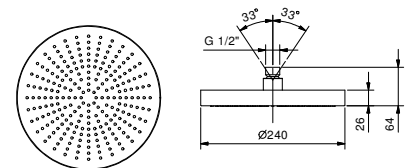

Rain showerhead

- Ø 24 cm
- Base material: stainless steel
- flow restrictor 12 l/min at 3 bar
- anti-lime scale system
- 1/2" inlet
- check valve

NOTE: conditions necessary for the correct functioning: Min. Flow Rate: 10 l/min