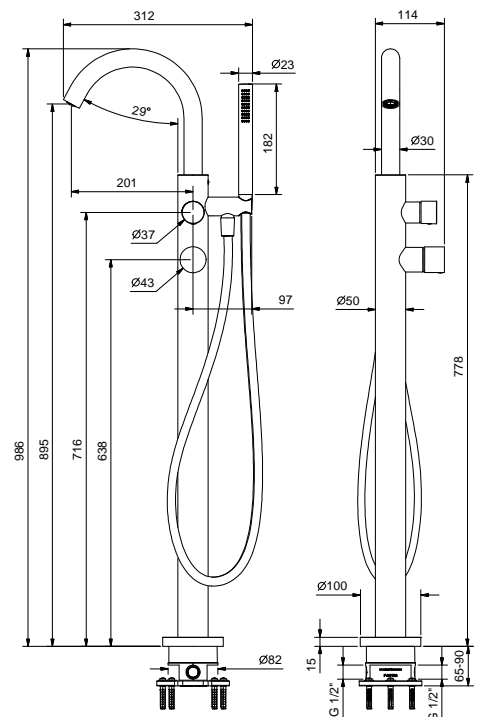

R080A

Built-in piece

44 00 R080A