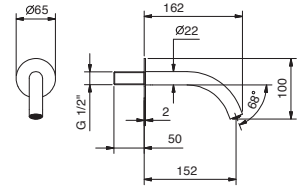

W010

Wall-mount bathtub spout

- spout projection 15 cm
- 1/2" inlet

Chrome
Matt Black

65 02 W010
65 13 W010