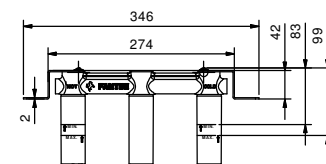

lead $\phi$ free

**Wall-mount washbasin mixer**

- spout projection 20 cm
- without handles
- flow restrictor 5 l/min at 3 bar
- 90° ceramic cartridge
- 1/2" inlets
- WITHOUT WASTE

**NOTE: handles to be ordered separately, pls. refer to the "Handles" section**