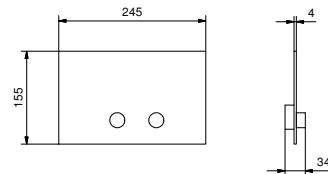

W216

Flush actuator plate

- Base material: stainless steel
- projecting push-button controls
- with round controls
- compatible with TECEBOX OCTA II
- minimum depth: see installation instructions
- without visible fixing system

N.B. complete finishing list in the section miscellaneous articles at the end of the pricelist

Brilliant Stainless Steel   91 38 W216
Matt Black   91 13 W216

8486

Double-function hydrobrush

- for WC cleaning
- for personal care if used with a shower mixer
- water plug with showerholder
- stop valve
- Base material: brass
- round backplate
- 120 cm PVC flexible
- 1/2" inlet

N.B. complete finishing list in the section miscellaneous articles at the end of the pricelist