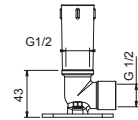

9236

Shower arm

- 25 cm long
- round backplate
- ceiling-mount
- 1/2" inlet

Chrome 86 02 9236
Matt Black 86 13 9236

OPTIONAL: Built-in part for plasterboard

W046 91 00 W046