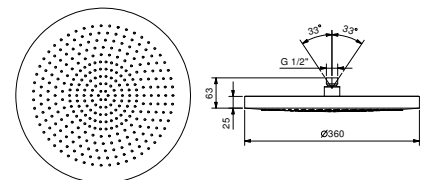

Rain showerhead

- Ø 36 cm
- Base material: stainless steel
- anti-lime scale system
- 1/2" inlet
- check valve

NOTE: conditions necessary for the correct functioning: Minimum Flow Rate: 15 l/m