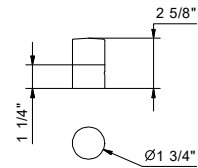

S248

NICE handle

• for articles: S009SB+M011A - S010SB+M011A - S011SB+M011A - S013SB+M011A - S063SB+M063A - S181SB+M585A - S189SB+M587A - S020SB+R021A - S021SB+R021A

Red	65 F2 S248
Black	65 F3 S248
Blue	65 F4 S248
Turquoise	65 F5 S248
Green	65 F7 S248
White	65 F1 S248