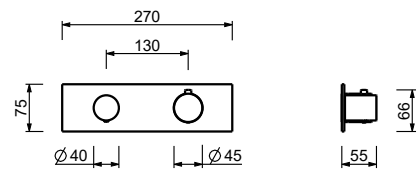

External piece

Chrome 87 02 G572B
Matt Black 87 13 G572B