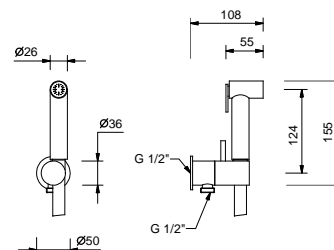

W216

Flush actuator plate

- Base material: stainless steel
- projecting push-button controls
- with round controls
- compatible with TECEBOX OCTA II
- minimum depth: see installation instructions
- without visible fixing system

N.B. complete finishing list in the section miscellaneous articles at the end of the pricelist

Brilliant Stainless Steel   91 38 W216
Matt Black   91 13 W216

8486

Double-function hydrobrush

- for WC cleaning
- for personal care if used with a shower mixer
- water plug with showerholder
- stop valve
- Base material: brass
- round backplate
- 120 cm PVC flexible
- 1/2" inlet

N.B. complete finishing list in the section miscellaneous articles at the end of the pricelist

Chrome   91 02 8486
Matt Black   91 13 8486

W001

Bathtub drain

- with handle
- WITH WASTE

N.B. complete finishing list in the section miscellaneous articles at the end of the pricelist

Chrome   91 02 W001
Matt Black   91 13 W001