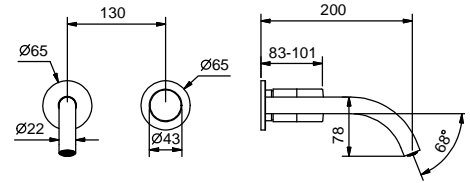

lead $\varnothing$ free

Wall-mount washbasin mixer

- spout projection 20 cm
- without handle
- with rosaces
- flow restrictor 5 l/min at 3 bar
- 1/2" inlets
- WITHOUT WASTE
- soundproof

NOTE: handles to be ordered separately, pls. refer to the "Handles" section

S011SB

External piece

Chrome 65 02 S011SB
Matt Black 65 13 S011SB