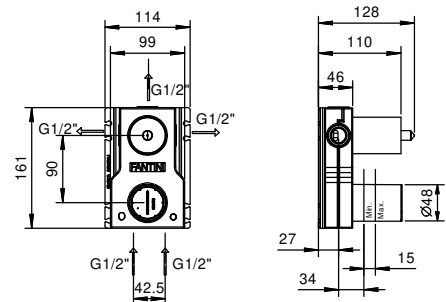

M587A

Built-in piece

44 00 M587A