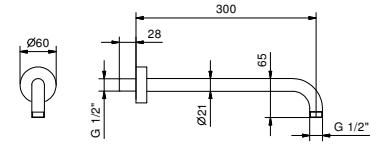

Chrome 86 02 8084

8027

**Shower arm**

- 30 cm long
- round backplate
- wall-mount
- 1/2" inlet

Chrome 86 02 8027  
 Matt Black 86 13 8027

**OPTIONAL: Built-in part for plasterboard**

**W046** 91 00 W046

8137