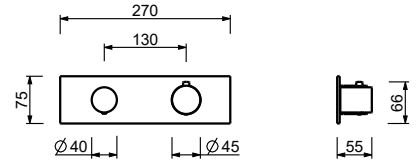

3/4" built-in thermostatic shower mixer

- handles
- no. 1 1/2" outlet
- for horizontal installation only
- 3/4" inlets

G531B

External piece

Chrome 87 02 G531B
Matt Black 87 13 G531B