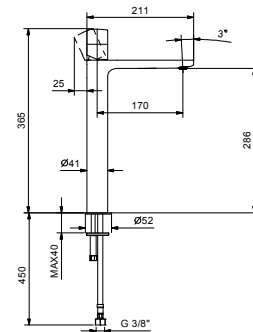

Chrome 65 02 S006SWF
Matt Black 65 13 S006SWF