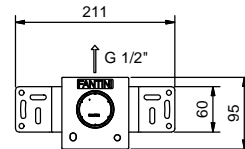

Built-in shower mixer

- without handle
- no. 1 1/2" outlet
- 1/2" inlets
- soundproof

NOTE: handles to be ordered separately, pls. refer to the "Handles" section

S063SB

External piece

Chrome	65 02 S063SB
Matt Black	65 13 S063SB

M063A

Built-in piece

44 00 M063A

Built-in shower mixer

- without handle
- **2-way** diverter with turning knob
- 1/2" inlets
- soundproof
- for vertical installation only

N.B. handles to be ordered separately, pls. refer to the "Handles" section