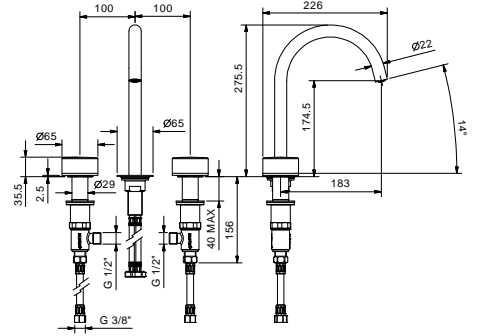

S104SW
lead $\emptyset$ free

3-hole washbasin mixer

- spout projection 18,3 cm
- without handles
- flow restrictor 5 l/min at 3 bar
- 90° ceramic cartridge
- flexible supply lines
- WITHOUT WASTE

NOTE: handles to be ordered separately, pls. refer to the "Handles" section

Chrome
Matt Black

65 02 S104SW
65 13 S104SW