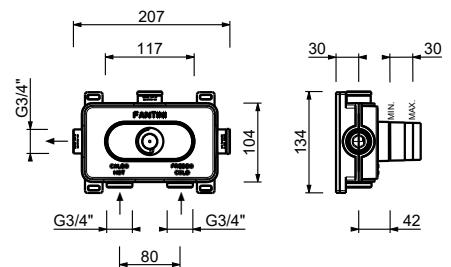

Built-in piece

19 00 D400A