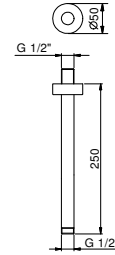

**Shower arm**

- 35 cm long
- round backplate
- wall-mount
- 1/2" inlet

Chrome 86 02 8137  
 Matt Black 86 13 8137

**OPTIONAL: Built-in part for plasterboard**

**W046** 91 00 W046

8028

**Shower arm**

- 45 cm long
- round backplate
- wall-mount
- 1/2" inlet

Chrome 86 02 8028  
 Matt Black 86 13 8028

**OPTIONAL: Built-in part for plasterboard**

**W046** 91 00 W046

9236

**Shower arm**

- 25 cm long
- round backplate
- ceiling-mount
- 1/2" inlet

Chrome 86 02 9236  
 Matt Black 86 13 9236

**OPTIONAL: Built-in part for plasterboard**

**W046** 91 00 W046

9237

**Shower arm**

- 45 cm long
- round backplate
- ceiling-mount
- 1/2" inlet

Chrome 86 02 9237  
 Matt Black 86 13 9237

**OPTIONAL: Built-in part for plasterboard**