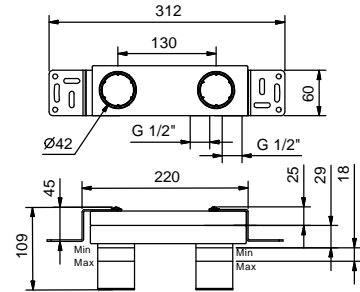

**M011A**

**Built-in piece**

44 00 M011A

lead $\varnothing$ free

**Wall-mount washbasin mixer**

- spout projection 15 cm
- without handle
- with plate
- flow restrictor 5 l/min at 3 bar
- 1/2" inlets
- WITHOUT WASTE
- soundproof