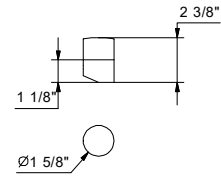

S048

NICE handle

• for articles: S004SWF - S004SF - S006SWF - S008SWF - S008SF

Red	65 F2 S048
Black	65 F3 S048
Blue	65 F4 S048
Turquoise	65 F5 S048
Green	65 F7 S048
White	65 F1 S048