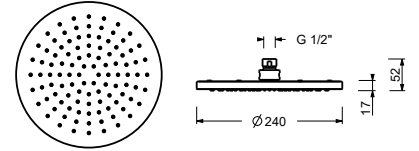

8142

Rain showerhead

- Ø 24 cm
- flow restrictor 12 l/min at 3 bar
- anti-lime scale system
- 1/2" inlet
- check valve

NOTE: conditions necessary for the correct functioning: Min. Flow Rate: 10 l/min