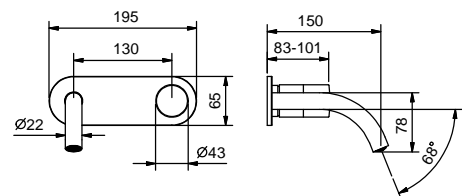

Wall-mount washbasin mixer

- spout projection 15 cm
- without handle
- with plate
- flow restrictor 5 l/min at 3 bar
- 1/2" inlets
- WITHOUT WASTE
- soundproof

NOTE: handles to be ordered separately, pls. refer to the "Handles" section