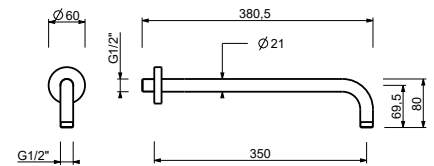

**Shower arm**

- 35 cm long
- round backplate
- wall-mount
- 1/2" inlet

Chrome 86 02 8137  
 Matt Black 86 13 8137

**OPTIONAL: Built-in part for plasterboard**

**W046** 91 00 W046

8028

**Shower arm**

- 45 cm long
- round backplate
- wall-mount
- 1/2" inlet