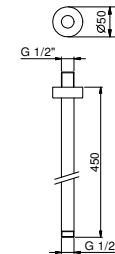

**OPTIONAL: Built-in part for plasterboard**

**W046** 91 00 W046

9237

**Shower arm**

- 45 cm long
- round backplate
- ceiling-mount
- 1/2" inlet

Chrome 86 02 9237  
 Matt Black 86 13 9237

**OPTIONAL: Built-in part for plasterboard**

**W046** 91 00 W046

8093

**Shower set**

- FIT handshower
- water plug with showerholder
- round backplate
- 150 cm PVC flexible
- 1/2" inlet

Chrome 86 02 8093  
 Matt Black 86 13 8093

8783

**Handshower**

- FIT
- Base material: brass
- flow restrictor 9 l/min
- anti-lime scale system
- check valve