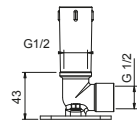

Chrome 86 02 8084

8027

**Shower arm**

- 30 cm long
- round backplate
- wall-mount
- 1/2" inlet

Chrome 86 02 8027  
 Matt Black 86 13 8027

**OPTIONAL: Built-in part for plasterboard**

**W046** 91 00 W046

8137