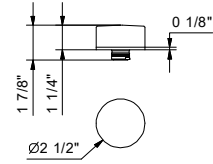

*\_spout projection 13 cm*

**S008SWF+F3S048**  
WITHOUT WASTE

**S008SF+F3S048**  
WITH WASTE

**S148**

**NICE handle**

• for articles: S104SW - S104S - S210SB+R010A - S213SB+R010A - S065S - S067S

Red	65 F2 S148
Black	65 F3 S148
Blue	65 F4 S148
Turquoise	65 F5 S148
Green	65 F7 S148
White	65 F1 S148