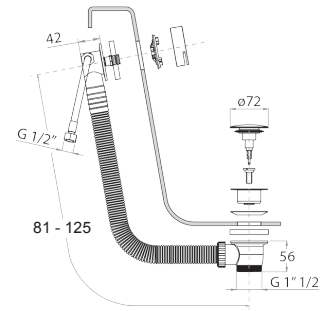

W002

Bathtub drain

- with handle
- bath-tub drain with overflow
- WITH WASTE

N.B. complete finishing list in the section miscellaneous articles at the end of the pricelist

Chrome
Matt Black

91 02 W002
91 13 W002

9325

Mounting plate for deck-mount bathtub mixer

- screw covers
- mounting plate
- without cover plate

NOTE: To be finished with inspectable cover materials

Chrome

91 02 9325

9670

Mounting plate for deck-mount bathtub mixer

- screw covers
- mounting plate
- without cover plate

NOTE: To be finished with inspectable cover materials

Chrome

91 02 9670