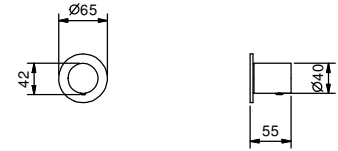

3/4" stop valve

- handle
- 90° ceramic cartridge
- 3/4" inlets
- soundproof

G591B

External piece

Chrome 87 02 G591B
Matt Black 87 13 G591B