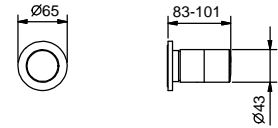

Built-in shower mixer

- without handle
- no. 1 1/2" outlet
- 1/2" inlets
- soundproof

NOTE: handles to be ordered separately, pls. refer to the "Handles" section

S063SB

External piece

Chrome	65 02 S063SB
Matt Black	65 13 S063SB

M063A

Built-in piece

44 00 M063A

Built-in shower mixer

- without handle
- **2-way** diverter with turning knob
- 1/2" inlets
- soundproof
- for vertical installation only

N.B. handles to be ordered separately, pls. refer to the "Handles" section