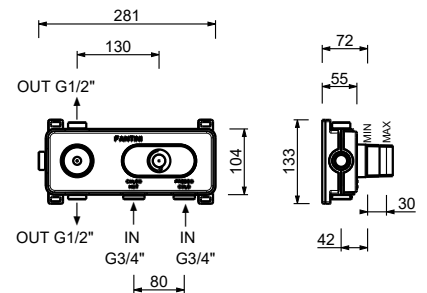

Built-in piece

19 00 D372A