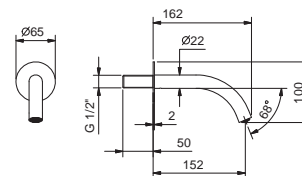

- spout projection 15 cm
- flow restrictor 5 l/min at 3 bar
- 1/2" inlet

Chrome  
Matt Black

65 02 8497  
65 13 8497

**8498**  
lead $\emptyset$ free

**Wall-mount washbasin spout**

- spout projection 20 cm
- flow restrictor 5 l/min at 3 bar
- 1/2" inlet