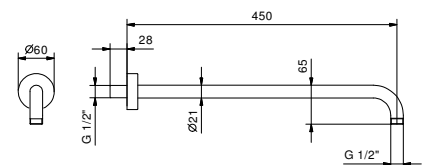

OPTIONAL: Built-in part for plasterboard

W046 91 00 W046