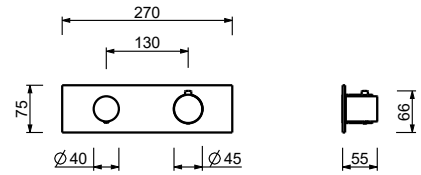

19 00 D372A

**3/4" built-in thermostatic shower mixer**

- handles
- **3-way** shut-off diverter with turning knob
- for horizontal installation only
- 3/4" inlets

**G573B**

**External piece**

Chrome 87 02 G573B  
 Matt Black 87 13 G573B