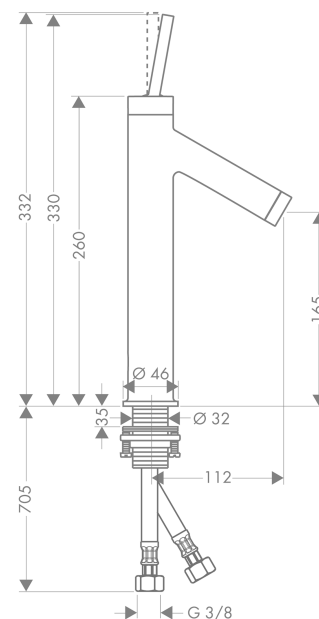

AXOR Starck
Single lever basin mixer 170 with pin handle and waste set
 Finish: **Chrome** Article Number: **10123000**

product features

- consists of: single lever basin mixer, waste set
- ComfortZone 170
- projection: 112 mm
- spout height: 165 mm
- handle variant: pin handle
- spray type: normal spray
- maximum flow rate at 3 bar: 5 l/min
- ceramic cartridge
- suitable for continuous flow water heaters
- non-closing waste set
- connection type: G 3/8 connections
- connection dimension: DN15
- EU taxonomy: max. 6 l/min - Substantial Contribution (SC) possible

Technology

Product image

Scale drawing

AXOR Starck
Single lever basin mixer 170 with pin handle and waste set
Finish: **Chrome** Article Number: **10123000**

Flowchart

AXOR Starck
Single lever basin mixer 170 with pin handle and waste set
Finish: **Chrome** Article Number: **10123000**

Exploded Drawing

Year of production: >08/12

AXOR Starck
Single lever basin mixer 170 with pin handle and waste set
 Finish: **Chrome** Article Number: **10123000**

Spare part list

Year of production: >08/12

Pos.		Article Number	PC	PU
1	flange	97155000	9	1
2	handle	10092000	12	1
3	hollow set screw M4x6	97767000	1	1
4	nut	97157000	6	1
5	O-Ring 30x2	98186000	1	1
6	cartridge, assy	96339000	12	1
7	O-ring 21,95x1,78	95169000	1	1
8	O-ring 26x2	98147000	1	1
9	adapter for cartridge	95289000	7	1
10	aerator M24x1 (5 l/min)	95379000	9	1
11	O-ring 34x4	98155000	1	1
12	fixing set (Ø 32)	13961000	7	1
13	lever collar	97548000	1	1
14	connection hose 900 mm M8x0,75 G3/8	96316000	9	1
15	O-ring 7x1,5	98422000	1	1
16	sealing set	95581000	2	1
a	connection hose 700 mm G3/8 x G3/8	95896000	11	1
b	fixation extension 35 mm	13898000	12	1
c	service tool for disassembling the handle	92124000	15	1