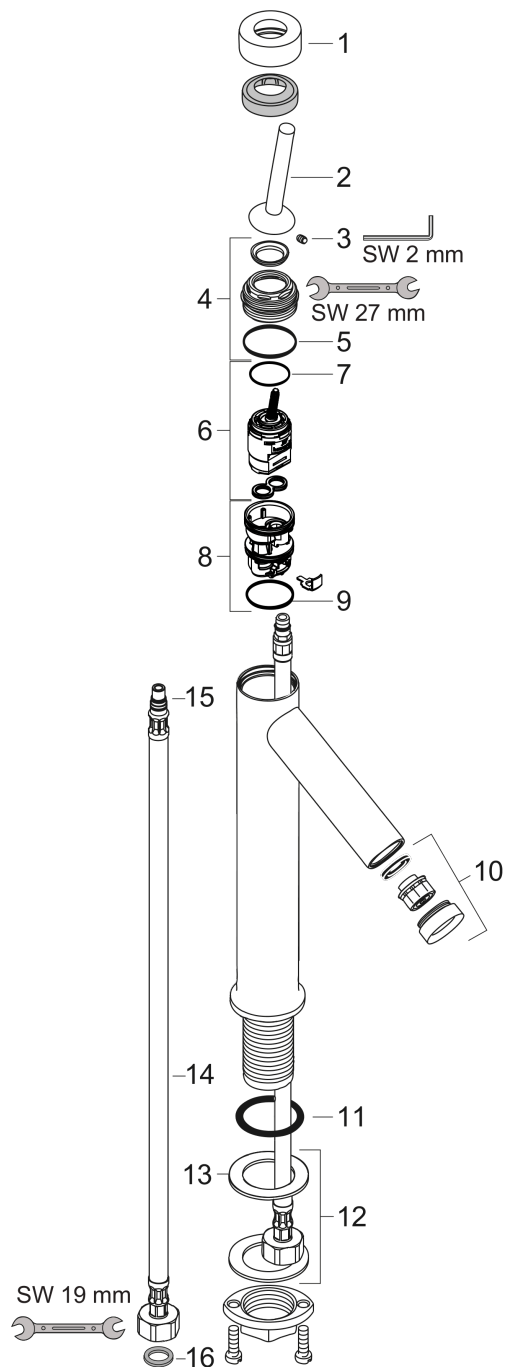

AXOR Starck
Single lever basin mixer 170 with pin handle and waste set
 Finish: **Chrome** Article Number: **10123000**

product features

- consists of: single lever basin mixer, waste set
- ComfortZone 170
- projection: 112 mm
- spout height: 165 mm
- handle variant: pin handle
- spray type: normal spray
- maximum flow rate at 3 bar: 5 l/min
- ceramic cartridge
- suitable for continuous flow water heaters
- non-closing waste set
- connection type: G 3/8 connections
- connection dimension: DN15
- EU taxonomy: max. 6 l/min - Substantial Contribution (SC) possible

Technology

Product image

Scale drawing

AXOR Starck
Single lever basin mixer 170 with pin handle and waste set
Finish: **Chrome** Article Number: **10123000**

Flowchart

AXOR Starck
Single lever basin mixer 170 with pin handle and waste set
Finish: **Chrome** Article Number: **10123000**

Exploded Drawing

Year of production: >08/12

AXOR Starck
Single lever basin mixer 170 with pin handle and waste set
 Finish: **Chrome** Article Number: **10123000**

Spare part list

Year of production: >08/12

Pos.		Article Number	PC	PU
1	flange	97155000	9	1
2	handle	10092000	12	1
3	hollow set screw M4x6	97767000	1	1
4	nut	97157000	6	1
5	O-Ring 30x2	98186000	1	1
6	cartridge, assy	96339000	12	1
7	O-ring 21,95x1,78	95169000	1	1
8	O-ring 26x2	98147000	1	1
9	adapter for cartridge	95289000	7	1
10	aerator M24x1 (5 l/min)	95379000	9	1
11	O-ring 34x4	98155000	1	1
12	fixing set (Ø 32)	13961000	7	1
13	lever collar	97548000	1	1
14	connection hose 900 mm M8x0,75 G3/8	96316000	9	1
15	O-ring 7x1,5	98422000	1	1
16	sealing set	95581000	2	1
a	connection hose 700 mm G3/8 x G3/8	95896000	11	1
b	fixation extension 35 mm	13898000	12	1
c	service tool for disassembling the handle	92124000	15	1