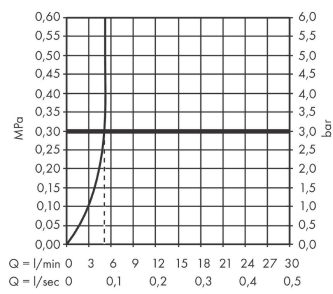

AXOR Starck
Single lever basin mixer 170 with pin handle and waste set
 Finish: **Chrome** Article Number: **10123000**

product features

- consists of: single lever basin mixer, waste set
- ComfortZone 170
- projection: 112 mm
- spout height: 165 mm
- handle variant: pin handle
- spray type: normal spray
- maximum flow rate at 3 bar: 5 l/min
- ceramic cartridge
- suitable for continuous flow water heaters
- non-closing waste set
- connection type: G 3/8 connections
- connection dimension: DN15
- EU taxonomy: max. 6 l/min - Substantial Contribution (SC) possible

Technology

Product image

Scale drawing

AXOR Starck
Single lever basin mixer 170 with pin handle and waste set
Finish: **Chrome** Article Number: **10123000**

Flowchart

AXOR Starck
Single lever basin mixer 170 with pin handle and waste set
Finish: **Chrome** Article Number: **10123000**