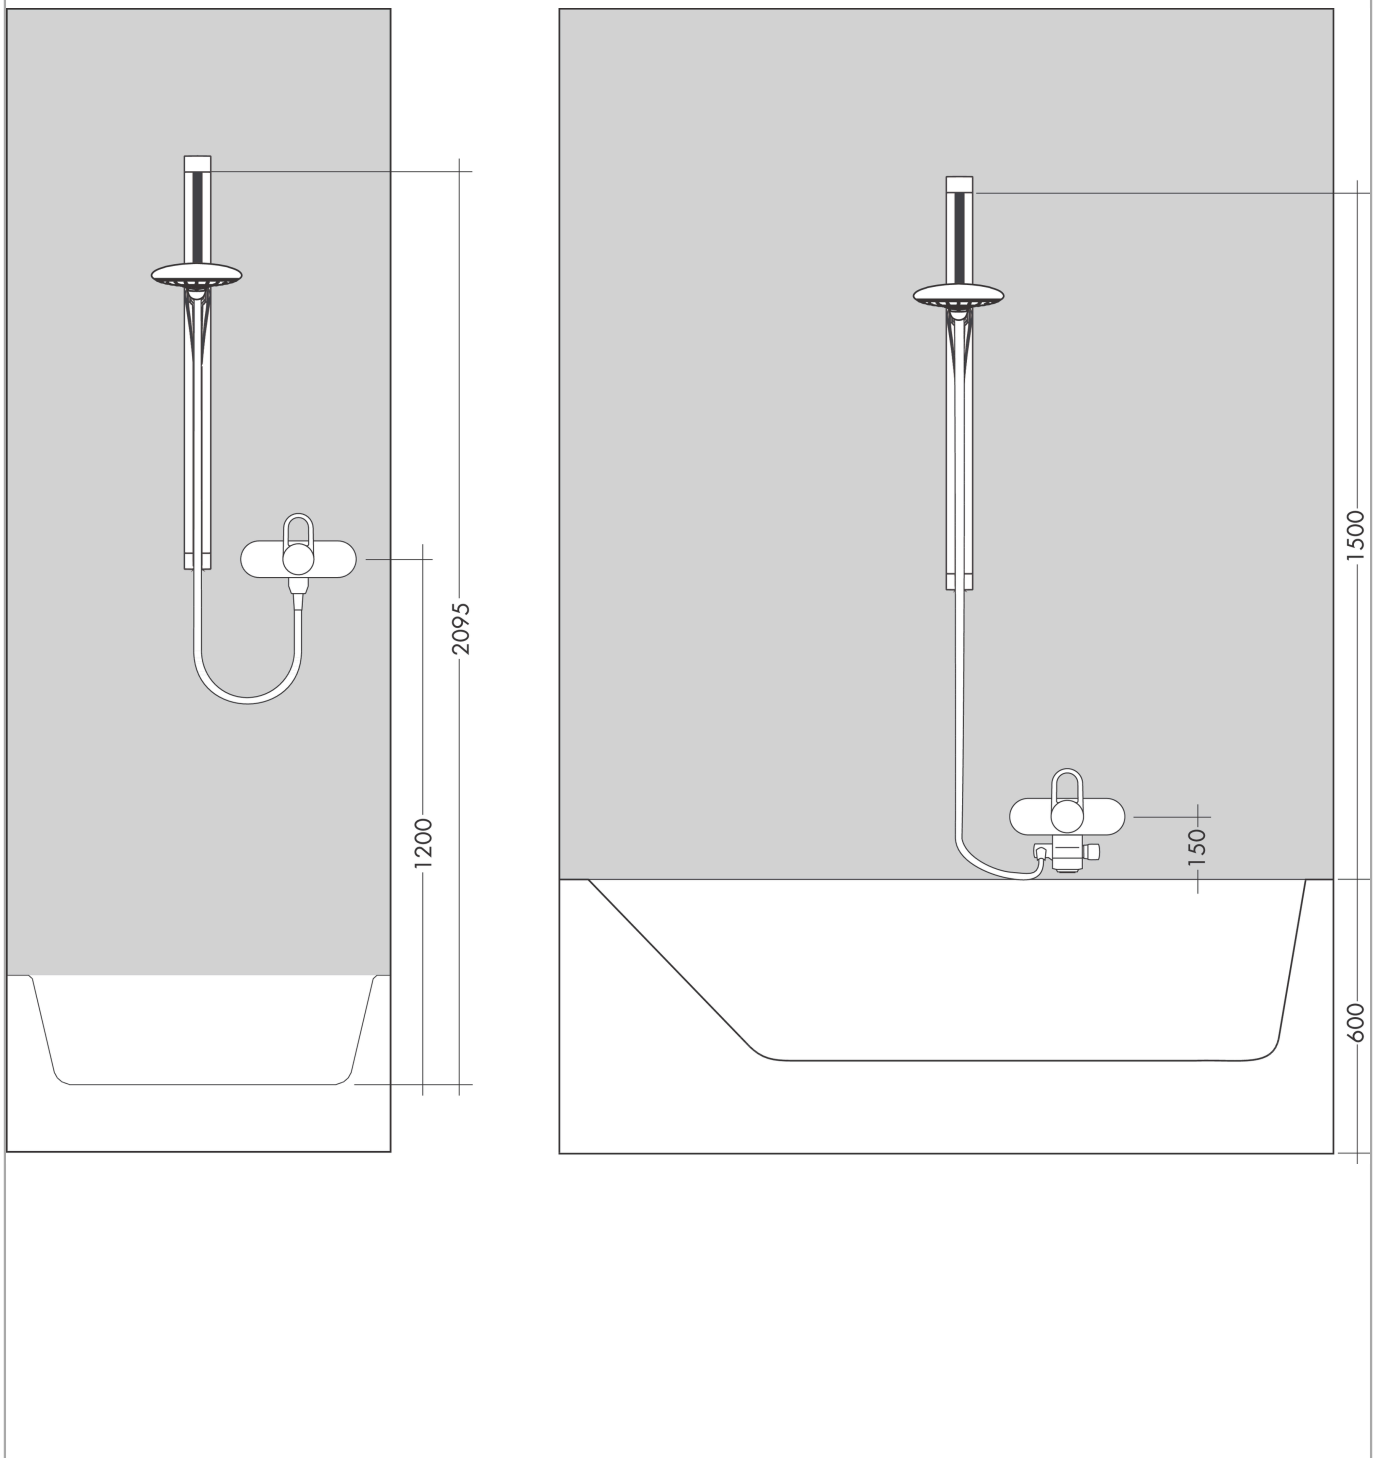

Raindance Select S
Shower set 150 3jet with shower bar 90 cm
 Finish: **Chrome** Article Number: **26626000**

Description

product features

- consists of: hand shower, shower bar, shower hose, slider
- shower head size: 150 mm
- spray type: RainAir, CaresseAir, Mix
- convenient spray selection via Select button
- 90° position adjustable hand shower holder, pivots left and right, up and down
- maximum flow rate at 3 bar: 16,4 l/min
- minimum flow pressure: 1 bar
- operating pressure: min. 1 bar/max. 6 bar
- wall mounting: screw fastening
- wall supports made of plastic
- surface shower bar: chrome
- profile pipe: square
- bar width: 23 mm
- drilling distance 915 mm
- pivot connector prevents hose from tangling

Technology

Product image

Scale drawing

Raindance Select S
Shower set 150 3jet with shower bar 90 cm
 Finish: **Chrome** Article Number: **26626000**

Flowchart

The consumption was measured in combination with the appropriate fittings (thermostat/mixer/ in-wall valve) to reflect actual application in practice.

Raindance Select S
Shower set 150 3jet with shower bar 90 cm
 Finish: **Chrome** Article Number: **26626000**

Installation examples

Raindance Select S
Shower set 150 3jet with shower bar 90 cm
 Finish: **Chrome** Article Number: **26626000**

Exploded Drawing

Year of production: >01/12

Raindance Select S
Shower set 150 3jet with shower bar 90 cm
 Finish: **Chrome** Article Number: **26626000**

Spare part list

Year of production: >01/12

Pos.	Description	Article Number	PC	PU
1	tile-matching-disk 7 mm	98993000	99	1
2	wall support cpl.	98518000	9	1
3	mounting set	96179000	4	1
4	set of covers	98519000	6	1
5	handshower	28587000	99	1
6	filter insert	97708000	2	1
7	shower hose Isiflex'B 1,60 m	28276000	99	1
8	support, assy	98520000	13	1
9	guide	98918000	1	1
10	corner fitting set	28694000	99	1