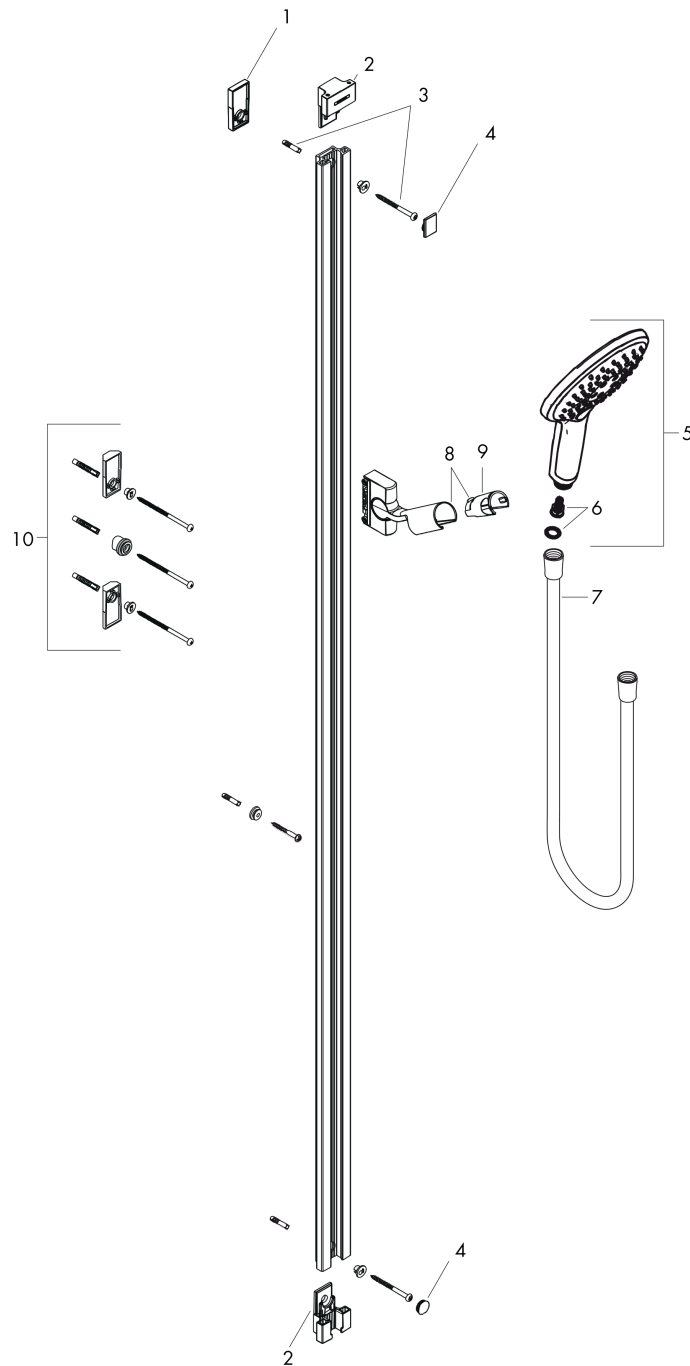

Raindance Select S
Shower set 150 3jet with shower bar 90 cm
 Finish: **Chrome** Article Number: **26626000**

Description

product features

- consists of: hand shower, shower bar, shower hose, slider
- shower head size: 150 mm
- spray type: RainAir, CaresseAir, Mix
- convenient spray selection via Select button
- 90° position adjustable hand shower holder, pivots left and right, up and down
- maximum flow rate at 3 bar: 16,4 l/min
- minimum flow pressure: 1 bar
- operating pressure: min. 1 bar/max. 6 bar
- wall mounting: screw fastening
- wall supports made of plastic
- surface shower bar: chrome
- profile pipe: square
- bar width: 23 mm
- drilling distance 915 mm
- pivot connector prevents hose from tangling

Technology

Product image

Scale drawing

Raindance Select S
Shower set 150 3jet with shower bar 90 cm
 Finish: **Chrome** Article Number: **26626000**

Flowchart

The consumption was measured in combination with the appropriate fittings (thermostat/mixer/ in-wall valve) to reflect actual application in practice.

Raindance Select S
Shower set 150 3jet with shower bar 90 cm
 Finish: **Chrome** Article Number: **26626000**

Installation examples

Raindance Select S
Shower set 150 3jet with shower bar 90 cm
 Finish: **Chrome** Article Number: **26626000**

Exploded Drawing

Year of production: >01/12

Raindance Select S
Shower set 150 3jet with shower bar 90 cm
 Finish: **Chrome** Article Number: **26626000**

Spare part list

Year of production: >01/12

Pos.	Description	Article Number	PC	PU
1	tile-matching-disk 7 mm	98993000	99	1
2	wall support cpl.	98518000	9	1
3	mounting set	96179000	4	1
4	set of covers	98519000	6	1
5	handshower	28587000	99	1
6	filter insert	97708000	2	1
7	shower hose Isiflex'B 1,60 m	28276000	99	1
8	support, assy	98520000	13	1
9	guide	98918000	1	1
10	corner fitting set	28694000	99	1