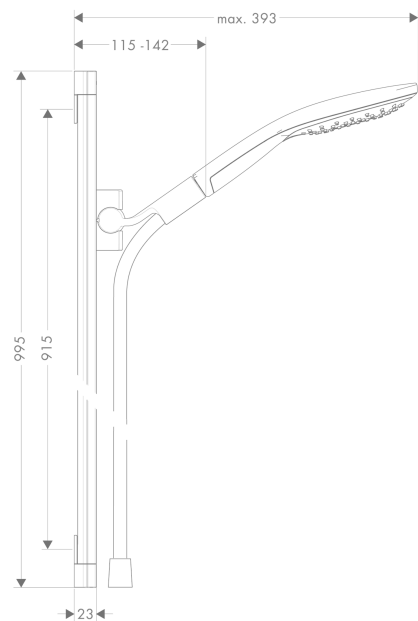

Raindance Select S
Shower set 150 3jet with shower bar 90 cm
 Finish: **Chrome** Article Number: **26626000**

Description

product features

- consists of: hand shower, shower bar, shower hose, slider
- shower head size: 150 mm
- spray type: RainAir, CaresseAir, Mix
- convenient spray selection via Select button
- 90° position adjustable hand shower holder, pivots left and right, up and down
- maximum flow rate at 3 bar: 16,4 l/min
- minimum flow pressure: 1 bar
- operating pressure: min. 1 bar/max. 6 bar
- wall mounting: screw fastening
- wall supports made of plastic
- surface shower bar: chrome
- profile pipe: square
- bar width: 23 mm
- drilling distance 915 mm
- pivot connector prevents hose from tangling

Technology

Product image

Scale drawing

Raindance Select S
Shower set 150 3jet with shower bar 90 cm
 Finish: **Chrome** Article Number: **26626000**

Flowchart

The consumption was measured in combination with the appropriate fittings (thermostat/mixer/ in-wall valve) to reflect actual application in practice.

Raindance Select S
Shower set 150 3jet with shower bar 90 cm
 Finish: **Chrome** Article Number: **26626000**

Installation examples

Raindance Select S
Shower set 150 3jet with shower bar 90 cm
 Finish: **Chrome** Article Number: **26626000**

Exploded Drawing

Year of production: >01/12

Raindance Select S
Shower set 150 3jet with shower bar 90 cm
 Finish: **Chrome** Article Number: **26626000**

Spare part list

Year of production: >01/12

Pos.	Description	Article Number	PC	PU
1	tile-matching-disk 7 mm	98993000	99	1
2	wall support cpl.	98518000	9	1
3	mounting set	96179000	4	1
4	set of covers	98519000	6	1
5	handshower	28587000	99	1
6	filter insert	97708000	2	1
7	shower hose Isiflex'B 1,60 m	28276000	99	1
8	support, assy	98520000	13	1
9	guide	98918000	1	1
10	corner fitting set	28694000	99	1