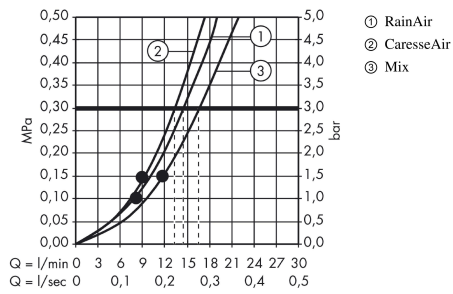

Raindance Select S
Shower set 150 3jet with shower bar 90 cm
 Finish: **Chrome** Article Number: **26626000**

Description

product features

- consists of: hand shower, shower bar, shower hose, slider
- shower head size: 150 mm
- spray type: RainAir, CaresseAir, Mix
- convenient spray selection via Select button
- 90° position adjustable hand shower holder, pivots left and right, up and down
- maximum flow rate at 3 bar: 16,4 l/min
- minimum flow pressure: 1 bar
- operating pressure: min. 1 bar/max. 6 bar
- wall mounting: screw fastening
- wall supports made of plastic
- surface shower bar: chrome
- profile pipe: square
- bar width: 23 mm
- drilling distance 915 mm
- pivot connector prevents hose from tangling

Technology

Product image

Scale drawing

Raindance Select S
Shower set 150 3jet with shower bar 90 cm
 Finish: **Chrome** Article Number: **26626000**

Flowchart

The consumption was measured in combination with the appropriate fittings (thermostat/mixer/ in-wall valve) to reflect actual application in practice.