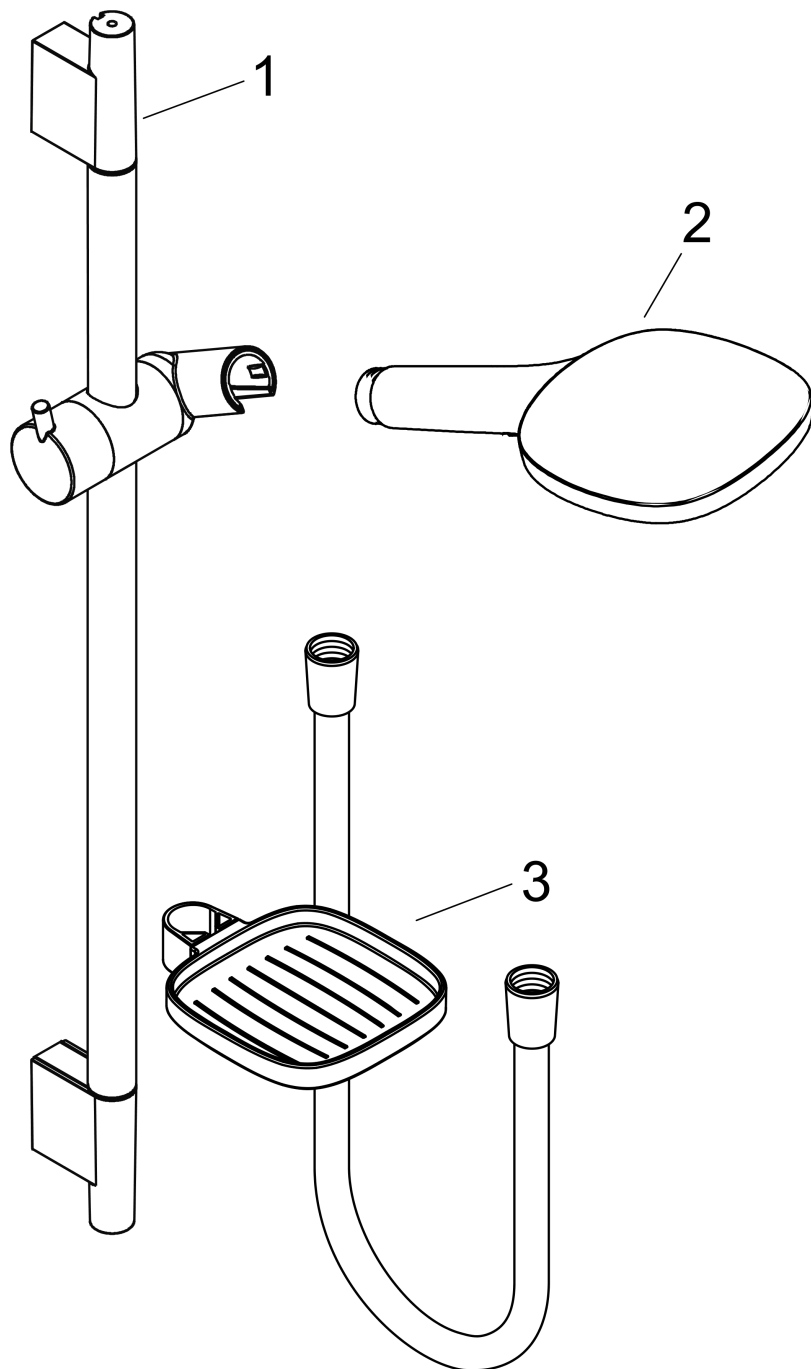

Raindance Select E
Shower set 150 3jet with shower bar 90 cm and soap dish
 Finish: **Chrome** Article Number: **27857000**

Description

product features

- consists of: hand shower, shower bar, shower hose, slider, soap dish
- shower head size: 150 mm
- spray type: RainAir, CaresseAir, Mix
- convenient spray selection via Select button
- 90° position adjustable hand shower holder, pivots left and right, up and down
- maximum flow rate at 3 bar: 16,4 l/min
- minimum flow pressure: 1 bar
- wall mounting: screw fastening
- wall supports made of plastic
- profile pipe: round
- pipe length: 1008 mm
- shower bar diameter: 22 mm
- drilling distance 915 mm
- pivot connector prevents hose from tangling

Technology

Product image

Scale drawing

Raindance Select E
Shower set 150 3jet with shower bar 90 cm and soap dish
 Finish: **Chrome** Article Number: **27857000**

Flowchart

The consumption was measured in combination with the appropriate fittings (thermostat/mixer/ in-wall valve) to reflect actual application in practice.

Raindance Select E
Shower set 150 3jet with shower bar 90 cm and soap dish
 Finish: **Chrome** Article Number: **27857000**

Installation examples

Raindance Select E
Shower set 150 3jet with shower bar 90 cm and soap dish
 Finish: **Chrome** Article Number: **27857000**

Exploded Drawing

Year of production: >06/13

Raindance Select E
Shower set 150 3jet with shower bar 90 cm and soap dish
 Finish: **Chrome** Article Number: **27857000**

Spare part list

Year of production: >06/13