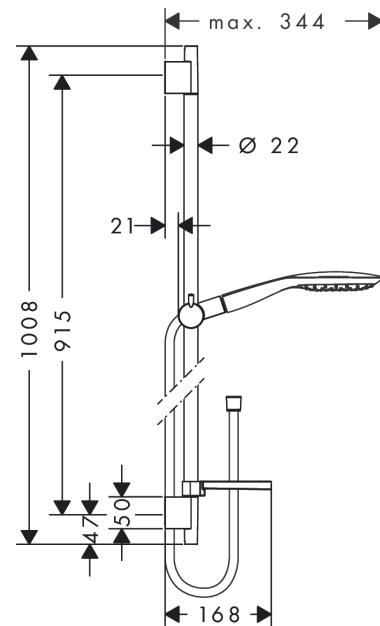

Raindance Select E
Shower set 150 3jet with shower bar 90 cm and soap dish
 Finish: **Chrome** Article Number: **27857000**

Description

product features

- consists of: hand shower, shower bar, shower hose, slider, soap dish
- shower head size: 150 mm
- spray type: RainAir, CaresseAir, Mix
- convenient spray selection via Select button
- 90° position adjustable hand shower holder, pivots left and right, up and down
- maximum flow rate at 3 bar: 16,4 l/min
- minimum flow pressure: 1 bar
- wall mounting: screw fastening
- wall supports made of plastic
- profile pipe: round
- pipe length: 1008 mm
- shower bar diameter: 22 mm
- drilling distance 915 mm
- pivot connector prevents hose from tangling

Technology

Product image

Scale drawing

Raindance Select E
Shower set 150 3jet with shower bar 90 cm and soap dish
 Finish: **Chrome** Article Number: **27857000**

Flowchart

The consumption was measured in combination with the appropriate fittings (thermostat/mixer/ in-wall valve) to reflect actual application in practice.

Exploded Drawing

Year of production: >06/13

Raindance Select E
Shower set 150 3jet with shower bar 90 cm and soap dish
 Finish: **Chrome** Article Number: **27857000**

Spare part list

Year of production: >06/13

Pos.	Description	Article Number	PC	PU
1	wall bar cpl.	28631000	99	1
2	handshower	26550000	99	1
3	soap dish	26519000	99	1