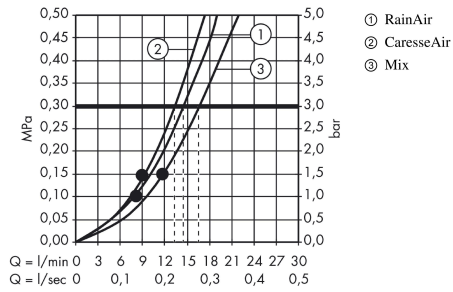

Raindance Select E
Shower set 150 3jet with shower bar 90 cm and soap dish
 Finish: **Chrome** Article Number: **27857000**

Description

product features

- consists of: hand shower, shower bar, shower hose, slider, soap dish
- shower head size: 150 mm
- spray type: RainAir, CaresseAir, Mix
- convenient spray selection via Select button
- 90° position adjustable hand shower holder, pivots left and right, up and down
- maximum flow rate at 3 bar: 16,4 l/min
- minimum flow pressure: 1 bar
- wall mounting: screw fastening
- wall supports made of plastic
- profile pipe: round
- pipe length: 1008 mm
- shower bar diameter: 22 mm
- drilling distance 915 mm
- pivot connector prevents hose from tangling

Technology

Product image

Scale drawing

Raindance Select E
Shower set 150 3jet with shower bar 90 cm and soap dish
 Finish: **Chrome** Article Number: **27857000**

Flowchart

The consumption was measured in combination with the appropriate fittings (thermostat/mixer/ in-wall valve) to reflect actual application in practice.

Raindance Select E
Shower set 150 3jet with shower bar 90 cm and soap dish
 Finish: **Chrome** Article Number: **27857000**

Installation examples

Raindance Select E
Shower set 150 3jet with shower bar 90 cm and soap dish
 Finish: **Chrome** Article Number: **27857000**