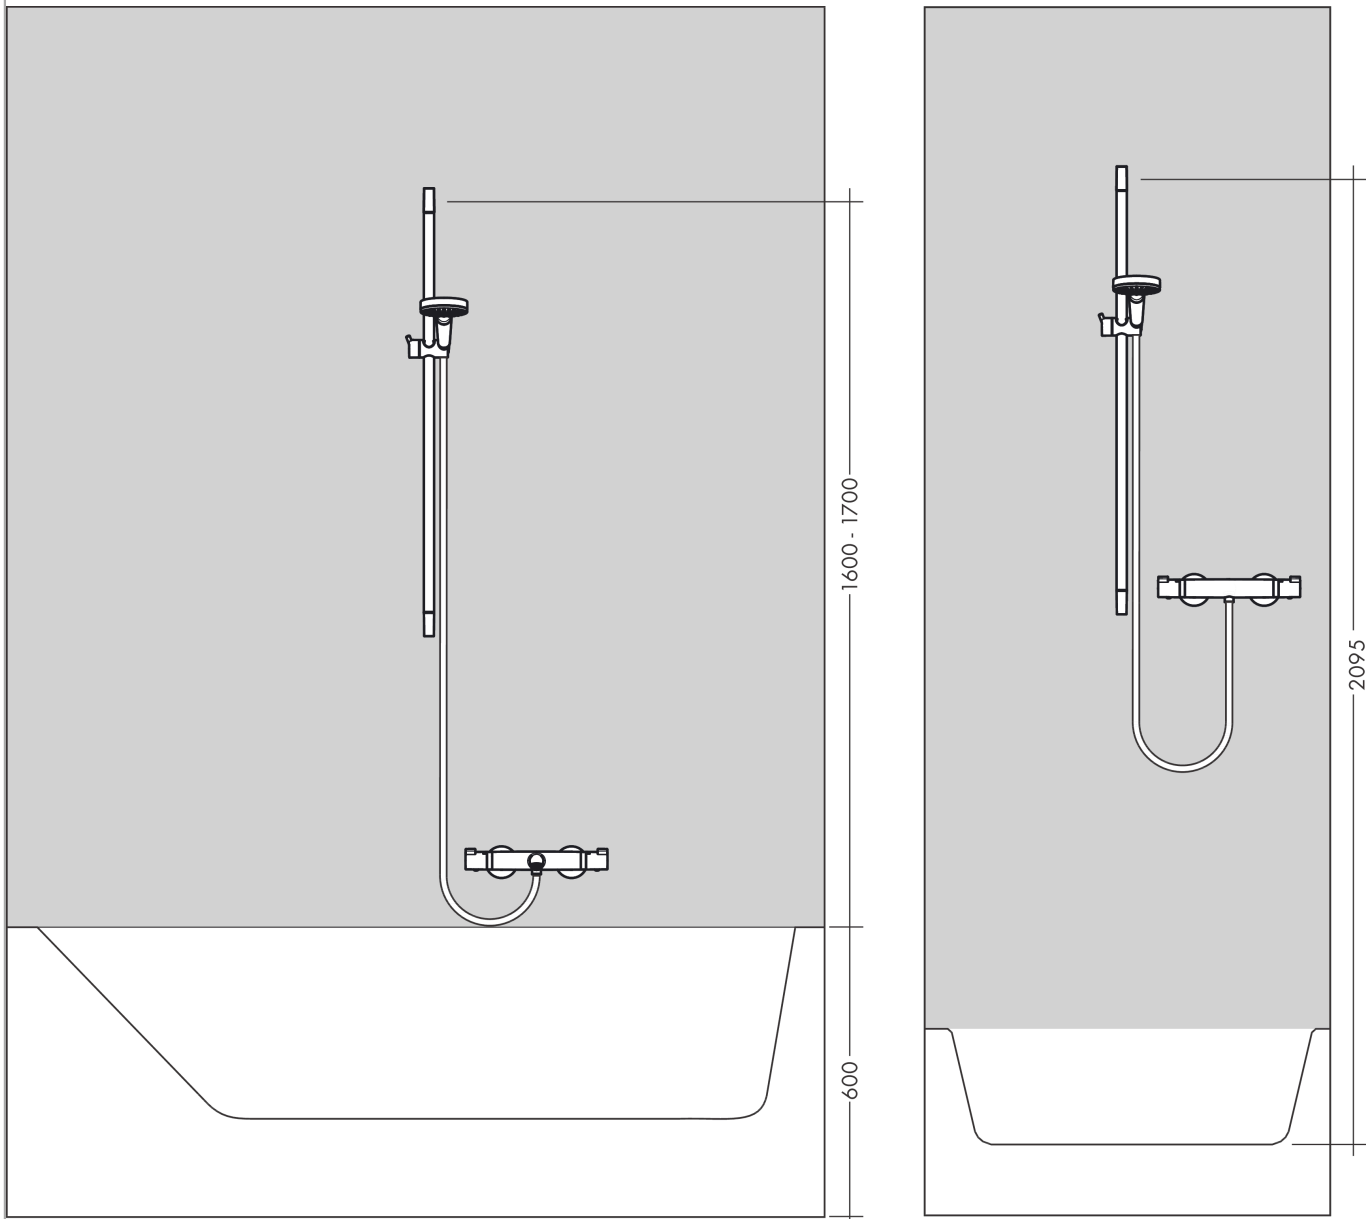

Raindance Select E
Shower set 150 3jet with shower bar 90 cm and soap dish
 Finish: **Chrome** Article Number: **27857000**

Description

product features

- consists of: hand shower, shower bar, shower hose, slider, soap dish
- shower head size: 150 mm
- spray type: RainAir, CaresseAir, Mix
- convenient spray selection via Select button
- 90° position adjustable hand shower holder, pivots left and right, up and down
- maximum flow rate at 3 bar: 16,4 l/min
- minimum flow pressure: 1 bar
- wall mounting: screw fastening
- wall supports made of plastic
- profile pipe: round
- pipe length: 1008 mm
- shower bar diameter: 22 mm
- drilling distance 915 mm
- pivot connector prevents hose from tangling

Technology

Product image

Scale drawing

Raindance Select E
Shower set 150 3jet with shower bar 90 cm and soap dish
 Finish: **Chrome** Article Number: **27857000**

Flowchart

The consumption was measured in combination with the appropriate fittings (thermostat/mixer/ in-wall valve) to reflect actual application in practice.

Raindance Select E
Shower set 150 3jet with shower bar 90 cm and soap dish
 Finish: **Chrome** Article Number: **27857000**

Installation examples

Raindance Select E
Shower set 150 3jet with shower bar 90 cm and soap dish
 Finish: **Chrome** Article Number: **27857000**

Exploded Drawing

Year of production: >06/13

Raindance Select E
Shower set 150 3jet with shower bar 90 cm and soap dish
 Finish: **Chrome** Article Number: **27857000**

Spare part list

Year of production: >06/13