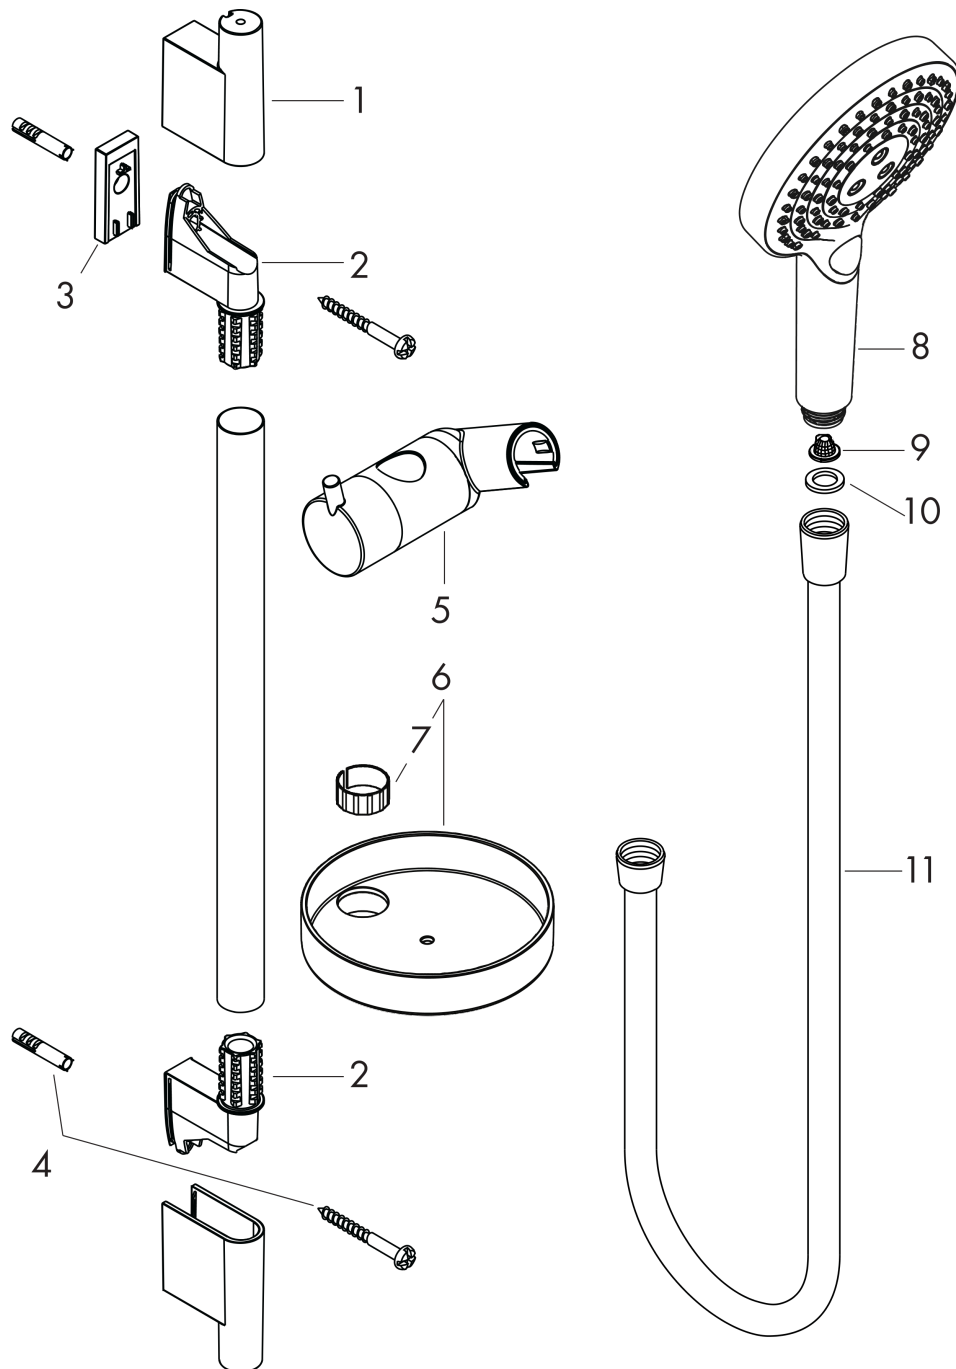

Raindance Select S

Shower set 120 3jet PowderRain with shower bar 65 cm and soap dish

Finish: **Chrome** Article Number: **27654000**

Description

product features

- consists of: hand shower, shower bar, shower hose, slider, soap dish
- shower head size: 125 mm
- spray type: PowderRain, Rain, Whirl
- convenient spray selection via Select button
- 90° position adjustable hand shower holder, pivots left and right, up and down
- maximum flow rate at 3 bar: 11 l/min
- minimum flow pressure: 1 bar
- operating pressure: min. 1 bar/max. 6 bar
- wall mounting: screw fastening
- wall supports made of plastic
- profile pipe: round
- pipe length: 718 mm
- shower bar diameter: 22 mm
- drilling distance 625 mm
- pivot connector prevents hose from tangling

Technology

Product image

Scale drawing

Raindance Select S

Shower set 120 3jet PowderRain with shower bar 65 cm and soap dish

Finish: **Chrome** Article Number: **27654000**

Flowchart

- ① WhirlAir
- ② PowderRain
- ③ Rain

The consumption was measured in combination with the appropriate fittings (thermostat/mixer/in-wall valve) to reflect actual application in practice.

Raindance Select S
Shower set 120 3jet PowderRain with shower bar 65 cm and soap dish
 Finish: **Chrome** Article Number: **27654000**

Exploded Drawing

Year of production: >04/18

Raindance Select S

Shower set 120 3jet PowderRain with shower bar 65 cm and soap dish

Finish: **Chrome** Article Number: **27654000**

Spare part list

Year of production: >04/18