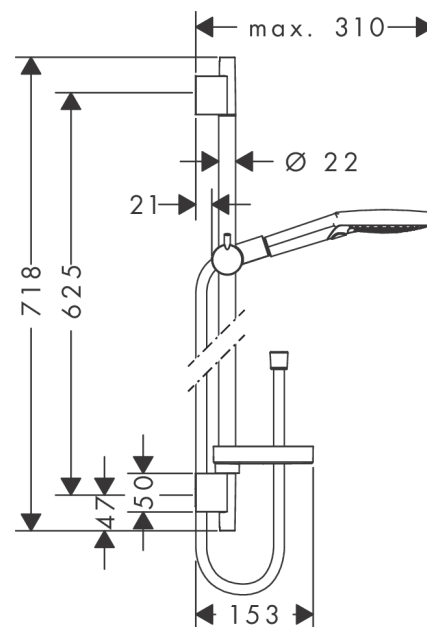

Raindance Select S

Shower set 120 3jet PowderRain with shower bar 65 cm and soap dish

Finish: **Chrome** Article Number: **27654000**

Description

product features

- consists of: hand shower, shower bar, shower hose, slider, soap dish
- shower head size: 125 mm
- spray type: PowderRain, Rain, Whirl
- convenient spray selection via Select button
- 90° position adjustable hand shower holder, pivots left and right, up and down
- maximum flow rate at 3 bar: 11 l/min
- minimum flow pressure: 1 bar
- operating pressure: min. 1 bar/max. 6 bar
- wall mounting: screw fastening
- wall supports made of plastic
- profile pipe: round
- pipe length: 718 mm
- shower bar diameter: 22 mm
- drilling distance 625 mm
- pivot connector prevents hose from tangling

Technology

Product image

Scale drawing

Raindance Select S

Shower set 120 3jet PowderRain with shower bar 65 cm and soap dish

Finish: **Chrome** Article Number: **27654000**

Flowchart

- ① WhirlAir
- ② PowderRain
- ③ Rain

The consumption was measured in combination with the appropriate fittings (thermostat/mixer/in-wall valve) to reflect actual application in practice.

Raindance Select S
Shower set 120 3jet PowderRain with shower bar 65 cm and soap dish
 Finish: **Chrome** Article Number: **27654000**

Exploded Drawing

Year of production: >04/18

Raindance Select S

Shower set 120 3jet PowderRain with shower bar 65 cm and soap dish

Finish: **Chrome** Article Number: **27654000**

Spare part list

Year of production: >04/18