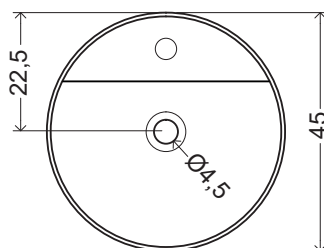

NIC

LAVABO 22 □ UVDGL 45 FRIU

cod. 001 452
FRG □

Lavabo freestanding in ceramica
scarico a pavimento RDSDE
FRIRLRBSLVSVR
KEP

IRLRGLESBVLIRDDERDDEFERWLLSBLRBR □
VEDLFRDSDLPB □

Freestanding ceramic washbasin
floor or wall outlet waste with tap hole
1 tap hole
ø45xh 85 cm

*with adjustable plug and waste fitting included
for the floor-outlet version