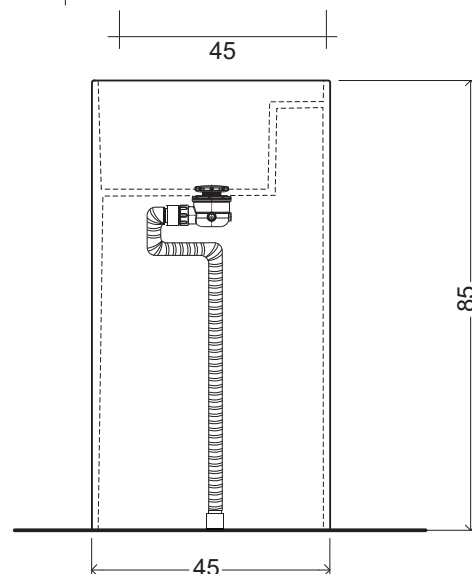

NIC

LAVABO 22 □ UVDGL 45 FRIU

cod. 001 452
FRG □

Lavabo freestanding in ceramica
scarico a pavimento RDSDE
FRIRLRBSLVSVR
KEP

IRLRGLESBVLIRDDERDDEFERWLLSBLRBR □
VEDLFRDSDLPB □

Freestanding ceramic washbasin
floor or wall outlet waste with tap hole
1 tap hole
ø45xh 85 cm

*with adjustable plug and waste fitting included
for the floor-outlet version