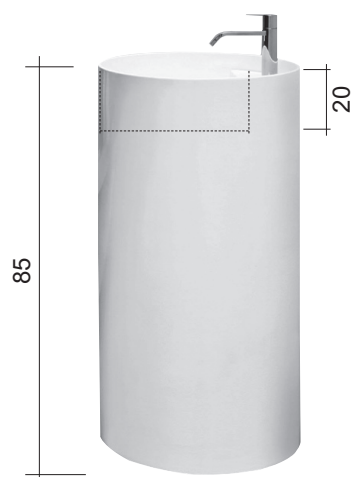

NIC

LAVABO 22 □ UVDGL 45 FRIU

cod. 001 452
FRG □

Lavabo freestanding in ceramica
scarico a pavimento RDSDE
FRIRLRBSLVSVR
KEP

IRLRGLESBVLIRDDERDDEFERWLLSBLRBR □
VEDLFRDSDLPB □

Freestanding ceramic washbasin
floor or wall outlet waste with tap hole
1 tap hole
ø45xh 85 cm

*with adjustable plug and waste fitting included
for the floor-outlet version