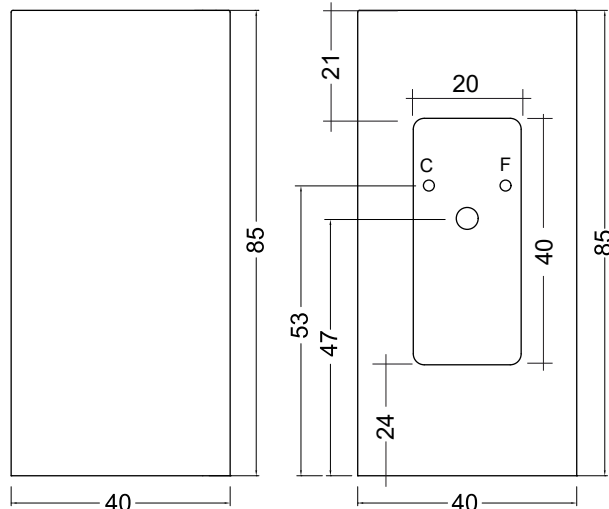

NIC

SEMPLICE Freestanding C/F

cod. 001 371

Lavabo freestanding in ceramica
scarico a parete, con foro rubinetto
40x40xh85 cm

Freestanding ceramic washbasin
wall-outlet waste and with 1 tap hole
40x40xh85 cm

NIC

SEMPLICE Freestanding N/F

cod. 001 374

Lavabo freestanding in ceramica, scarico a pavimento con foro rubinetto predisposto e fornito di piletta sifonata con attacco estensibile
40x40xh85 cm

Freestanding ceramic washbasin, floor-outlet waste 1 tap hole and with adjustable plug and waste fittings included
40x40xh85 cm