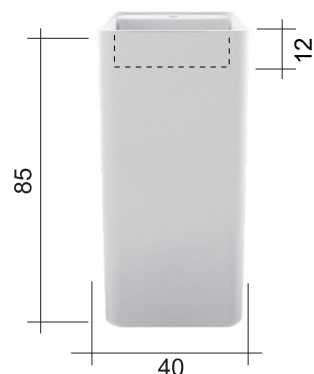

NIC

SEMPLICE Freestanding C/F

cod. 001 371

Lavabo freestanding in ceramica
scarico a parete, con foro rubinetto
40x40xh85 cm

Freestanding ceramic washbasin
wall-outlet waste and with 1 tap hole
40x40xh85 cm