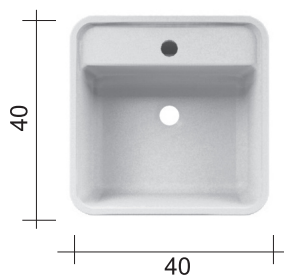

NIC

SEMPLICE Freestanding C/F

cod. 001 371

Lavabo freestanding in ceramica
scarico a parete, con foro rubinetto
40x40xh85 cm

Freestanding ceramic washbasin
wall-outlet waste and with 1 tap hole
40x40xh85 cm