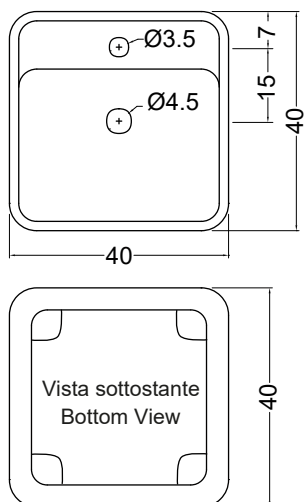

NIC

SEMPLICE Freestanding C/F

cod. 001 371

Lavabo freestanding in ceramica
scarico a parete, con foro rubinetto
40x40xh85 cm

Freestanding ceramic washbasin
wall-outlet waste and with 1 tap hole
40x40xh85 cm

NIC

SEMPLICE Freestanding N/F

cod. 001 374

Lavabo freestanding in ceramica, scarico a pavimento con foro rubinetto predisposto e fornito di piletta sifonata con attacco estensibile
40x40xh85 cm

Freestanding ceramic washbasin, floor-outlet waste 1 tap hole and with adjustable plug and waste fittings included
40x40xh85 cm