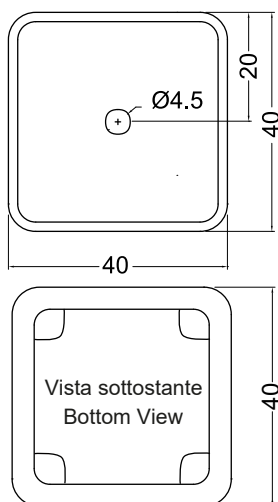

NIC

SEMPLICE Freestanding

cod. 001 372

Lavabo freestanding in ceramica
predisposto per scarico a parete
40x40xh85 cm

Freestanding ceramic washbasin
with wall-outlet waste
40x40xh85 cm

Disponibile nei colori:
Available in colours:

NIC

SEMPLICE Freestanding

cod. 001 373

Lavabo freestanding in ceramica, scarico a pavimento
fornito di piletta sifonata con attacco estensibile
40x40xh85 cm

Freestanding ceramic washbasin floor-outlet with
adjustable plug and waste fittings included
40x40xh85 cm.