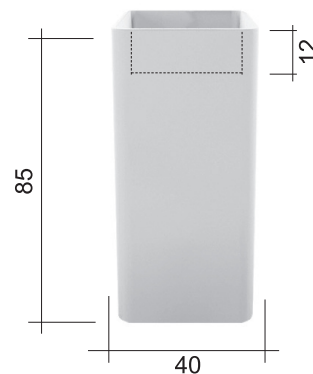

NIC

SEMPLICE Freestanding

cod. 001 372

Lavabo freestanding in ceramica
predisposto per scarico a parete
40x40xh85 cm

Freestanding ceramic washbasin
with wall-outlet waste
40x40xh85 cm

Disponibile nei colori:
Available in colours:

- Piletta cromo CLICK-CLACK per lavabo/bidet con coperchio in ceramica, in tutti i colori
Chrome waste for washbasin/bidet with ceramic top in all colours

cod. 007 717

- Piletta nero matt CLICK-CLACK per lavabo/bidet con coperchio in ceramica, in tutti i colori
Matt black waste for washbasin/bidet with ceramic top in all colours

NIC

SEMPLICE Freestanding

cod. 001 373

Lavabo freestanding in ceramica, scarico a pavimento
fornito di piletta sifonata con attacco estensibile
40x40xh85 cm

Freestanding ceramic washbasin floor-outlet with
adjustable plug and waste fittings included
40x40xh85 cm.