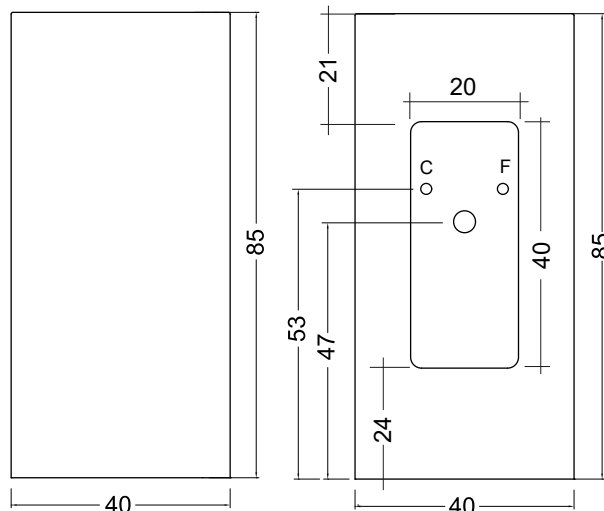

NIC

SEMPLICE Freestanding

cod. 001 372

Lavabo freestanding in ceramica
predisposto per scarico a parete
40x40xh85 cm

Freestanding ceramic washbasin
with wall-outlet waste
40x40xh85 cm

Disponibile nei colori:
Available in colours:

NIC

SEMPLICE Freestanding

cod. 001 373

Lavabo freestanding in ceramica, scarico a pavimento
fornito di piletta sifonata con attacco estensibile
40x40xh85 cm

Freestanding ceramic washbasin floor-outlet with
adjustable plug and waste fittings included
40x40xh85 cm.