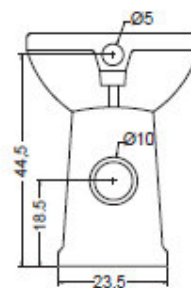

CONFORT VASO/S cod. 100100
Vaso Confort scarico a terra
Wc Confort with floor drain

CONFORT VASO/P cod. 100101
Vaso Confort scarico a parete
Wc Confort with wall drain