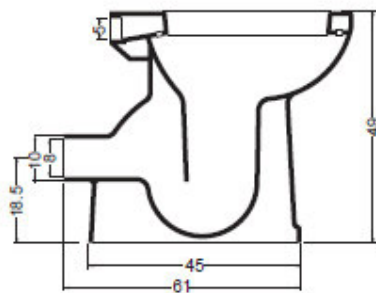

CONFORT VASO/S cod. 100100
Vaso Confort scarico a terra
Wc Confort with floor drain

CONFORT VASO/P cod. 100101
Vaso Confort scarico a parete
Wc Confort with wall drain