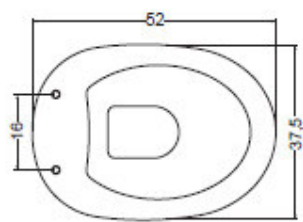

CONFORT VASO/S cod. 100100
Vaso Confort scarico a terra
Wc Confort with floor drain

CONFORT VASO/P cod. 100101
Vaso Confort scarico a parete
Wc Confort with wall drain