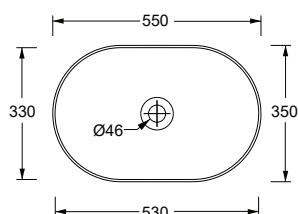

Accessori / Accessories

COD.

Piletta in ceramica scarico libero
Ceramic free flow drain

PIL006

Piletta Up&Down
Up&Down drain

PIL008

COD.

Sifone tondo in ottone finitura cromo
Round brass siphon chrome finish

SIF01

Sifone tondo in ottone finitura nero matt
Round brass siphon black matt finish

SIF01N

TECNICAL SHEET n°: 01	DESIGNER: MASSIMILIANO BRACONI	CODE: 32120101	Alice Ceramica srl Via Sassacci, 17 - 01033 Civita Castellana (VT), Italy Tel [+39] 0761.598.328 [+39] 0761.513.252 Fax [+39]0761.540.352 www.aliceceramica.com - info@aliceceramica.it		
SHEET FORMAT: A4	ISO	REVISION: 00	SCALE: 1:20	DATE: 30/11/2022	
REGULATION: CE EN 14688 / EN31 / Dop-14688*	Pg: 1				
All the measurements respect the tollerances provided by the Alice Ceramica srl.					

* Regulations here shown are exclusively referred to ceramic items