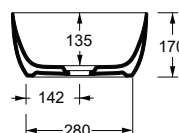

Accessori / Accessories

COD.

Piletta in ceramica scarico libero
Ceramic free flow drain

PIL006

Piletta Up&Down
Up&Down drain

PIL008

COD.

Sifone tondo in ottone finitura cromo
Round brass siphon chrome finish

SIF01

Sifone tondo in ottone finitura nero matt
Round brass siphon black matt finish

SIF01N

TECNICAL SHEET n°: 01	DESIGNER: MASSIMILIANO BRACONI	CODE: 32120101	Alice Ceramica srl Via Sassacci, 17 - 01033 Civita Castellana (VT), Italy Tel [+39] 0761.598.328 [+39] 0761.513.252 Fax [+39]0761.540.352 www.aliceceramica.com - info@aliceceramica.it		
SHEET FORMAT: A4	ISO	REVISION: 00	SCALE: 1:20	DATE: 30/11/2022	
REGULATION: CE EN 14688 / EN31 / Dop-14688*	Pg: 1				
All the measurements respect the tollerances provided by the Alice Ceramica srl.					

* Regulations here shown are exclusively referred to ceramic items