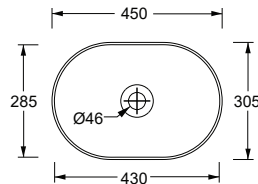

cm 45X31xh16

kg 7,5

Capienza Bacino / Basin capacity

lt 10

pallet ita 42

pallet ex 70

Accessori / Accessories

COD.

Piletta in ceramica scarico libero
Ceramic free flow drain

PIL006

Piletta Up&Down
Up&Down drain

PIL008

COD.

Sifone tondo in ottone finitura cromo
Round brass siphon chrome finish

SIF01

Sifone tondo in ottone finitura nero matt
Round brass siphon black matt finish

SIF01N

TECNICAL SHEET n°: 03	DESIGNER: MASSIMILIANO BRACONI	CODE: 32130101	Alice Ceramica srl Via Sassacci, 17 - 01033 Civita Castellana (VT), Italy Tel [+39] 0761.598.328 [+39] 0761.513.252 Fax [+39]0761.540.352 www.aliceceramica.com - info@aliceceramica.it	
SHEET FORMAT: A4	ISO	REVISION: 00	SCALE: 1:20	DATE: 30/11/2022
REGULATION: EN 14688 / EN31 / Dop-14688*			Pg: 1	
All the measurements respect the tollerances provided by the Alice Ceramica srl.				

* Regulations here shown are exclusively referred to ceramic items